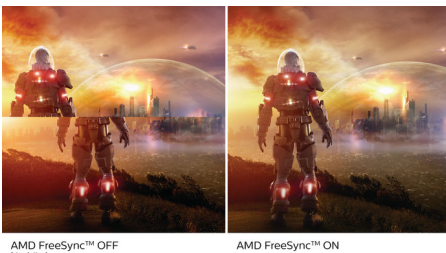

Ultra-smooth gaming

Gaming shouldn't be a choice between choppy gameplay or broken frames. With the new Philips monitor it doesn't have to be. Get fluid, artefact-free performance at virtually any frame rate with AMD FreeSync™ technology, smooth, quick refresh and ultra-fast response time.