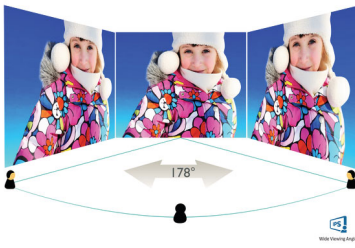

Highlights

IPS technology

IPS displays use an advanced technology that gives you extra-wide viewing angles of 178/178 degrees, making it possible to view the display from almost any angle. Unlike standard TN panels, IPS displays give you remarkably crisp images with vivid colours, making them ideal not only for Photos, movies and web browsing, but also for professional applications that demand colour accuracy and consistent brightness at all times.