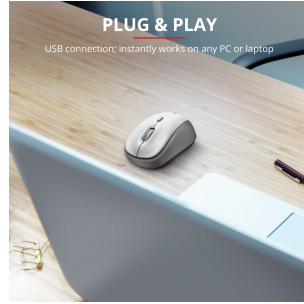

PRODUCT PICTORIAL 1