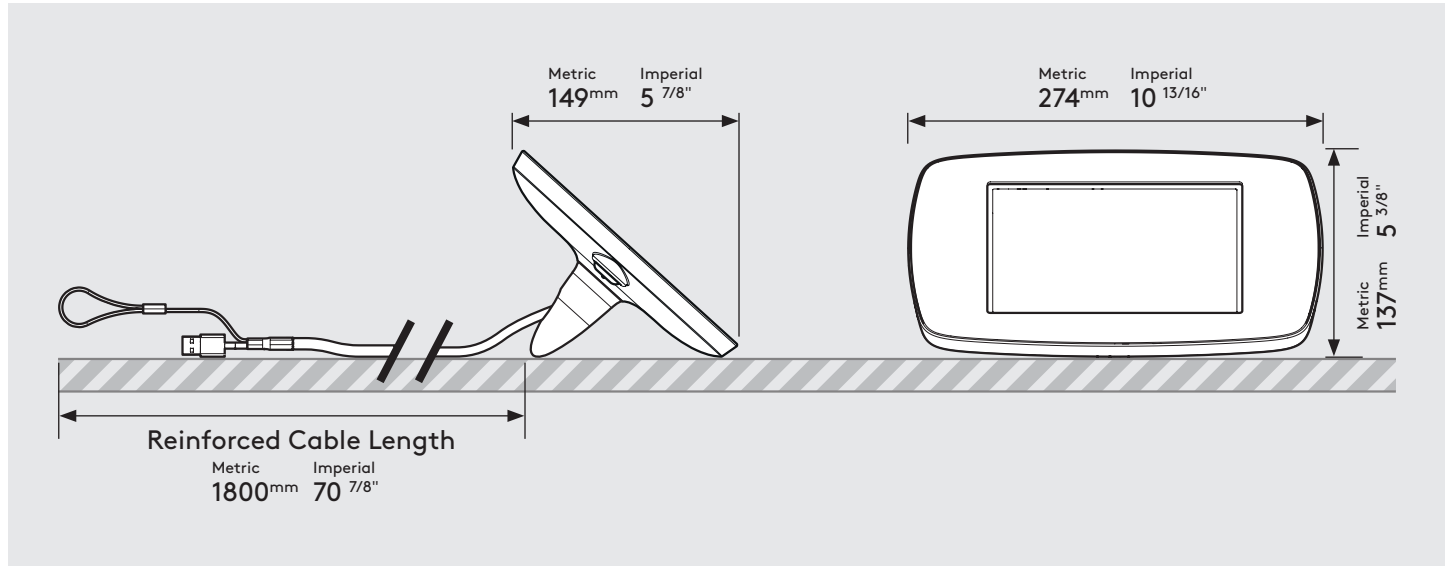

# PRODUCT DATA SHEET - LOUNGE (MINI CASE)

**bouncepad**<sup>®</sup>

<b>Case:</b>	<b>Arm:</b>	<b>Mounting:</b>	<b>Packaged weight:</b>	<b>Colour:</b>
Mini	Lounge	Not Applicable	1.44kg	White Black