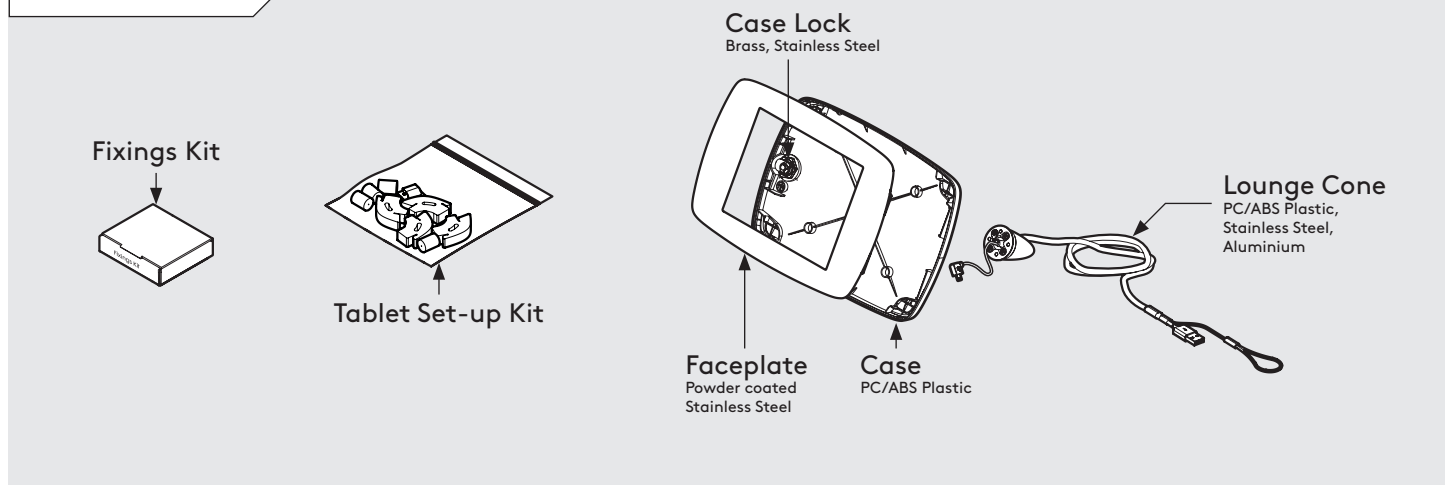

# PRODUCT DATA SHEET - LOUNGE (MINI CASE)

**bouncepad**<sup>®</sup>

<b>Case:</b>	<b>Arm:</b>	<b>Mounting:</b>	<b>Packaged weight:</b>	<b>Colour:</b>
Mini	Lounge	Not Applicable	1.44kg	White Black

## Parts in the Box