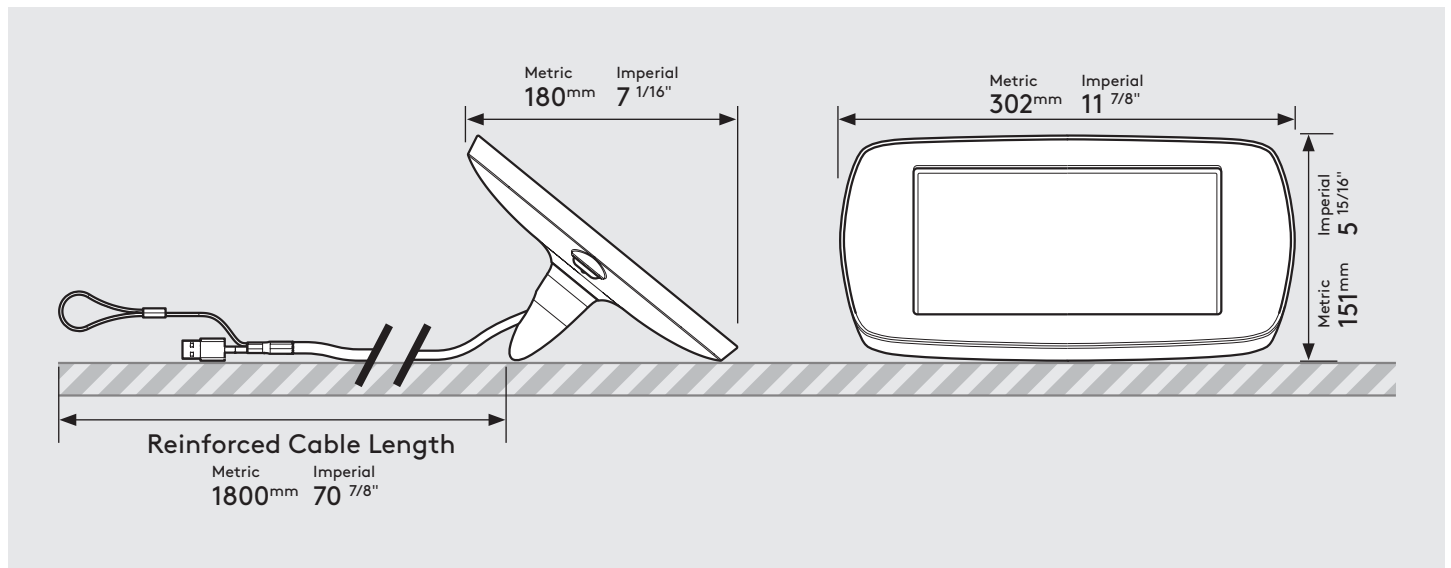

PRODUCT DATA SHEET - LOUNGE (MIDI CASE)

bouncepad®

Case:	Arm:	Mounting:	Packaged weight:	Colour:
Midi	Lounge	Not Applicable	1.62kg	White Black