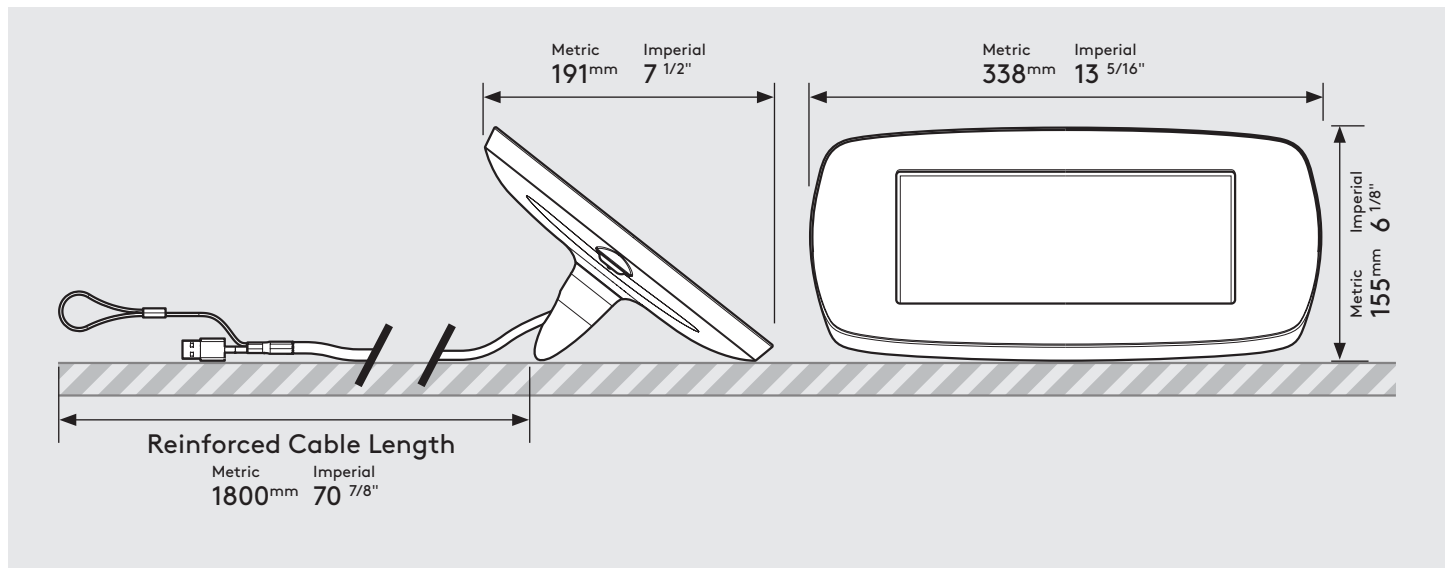

PRODUCT DATA SHEET - LOUNGE (MAXI CASE)

bouncepad®

Case:	Arm:	Mounting:	Packaged weight:	Colour:
Maxi	Lounge	Not Applicable	1.85kg	White Black