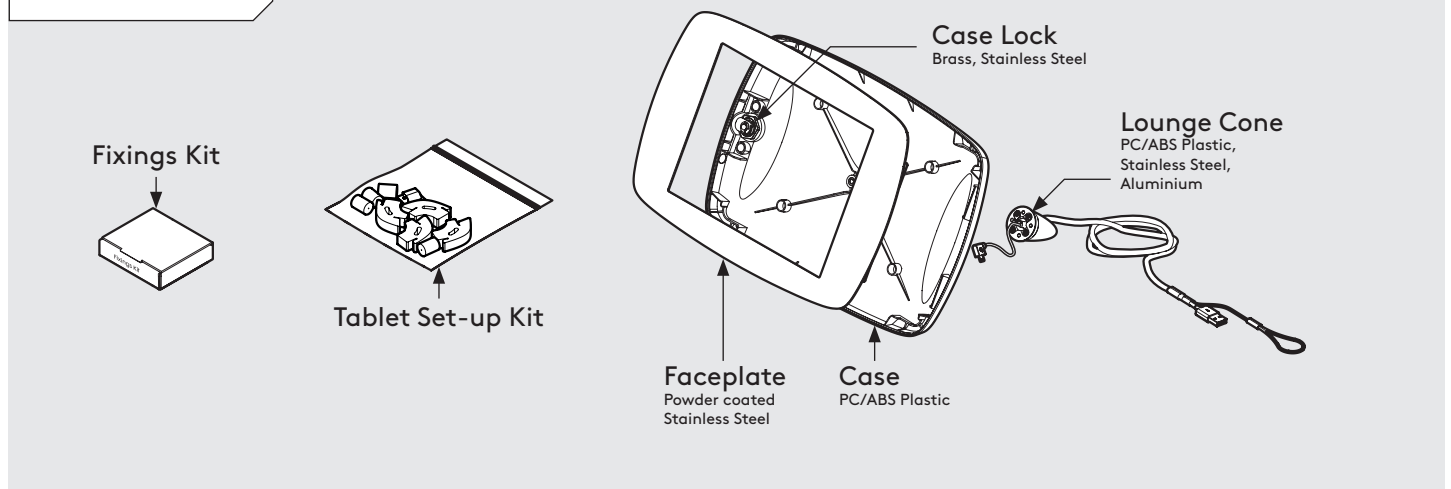

Parts in the Box