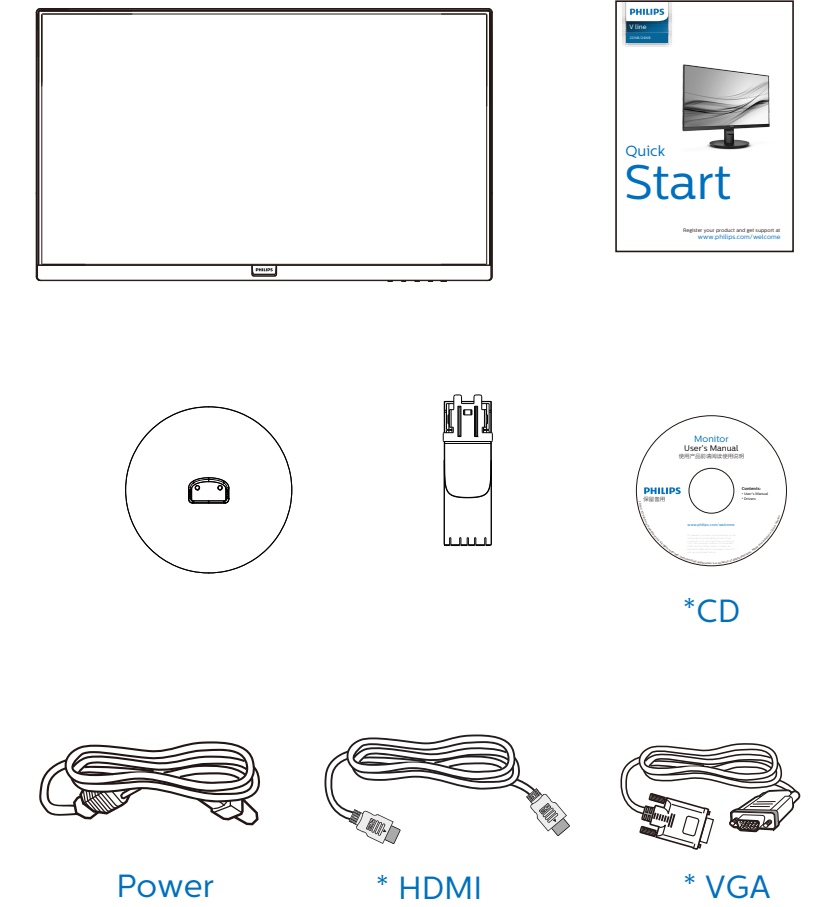

Specifications are subject to change without notice.

www.philips.com

HDMI
HDMI trademark and related patents on technologies belong to their respective owners.

PHILIPS

V line

221V8/241V8

Quick Start

Register your product and get support at www.philips.com/welcome

*Different according to region
Display design may differ from that illustrated

1

2

221V8

241V8

3