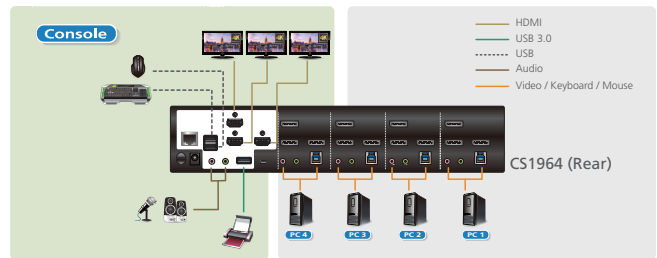

Specifications

Function	CS1964
Computer Connections	4
Port Selection	Pushbutton, Hotkey, RS-232 Commands, Mouse
Connectors	
Console Ports	2 x USB Type A Female
	3 x HDMI Female (Black)
	2 x 3.5mm Audio Jack Female (Green; 1 x front, 1 x rear) 2 x 3.5mm Audio Jack Female (Pink; 1 x front, 1 x rear)
KVM (Computer) Ports	4 x USB 3.1 Gen1 Type B Female (Blue)
	12 x DisplayPort Female (Black)
	4 x 3.5mm Audio Jack Female (Green) 4 x 3.5mm Audio Jack Female (Pink)
Daisy Chain Ports	1 x RJ-45 Female
Power	1 x DC Jack
USB Hub	2 x USB 3.1 Gen1 Type A Female (Blue; 1 x front; 1 x rear)
Switches	
Selected	5 x Pushbutton
Station Selection	1 x Slide Switch
Emulation	
Keyboard / Mouse	USB
Video	4096 x 2160 @ 60Hz
Scan Interval	1-99 seconds (default: 5 seconds)
Power Consumption	DC 12V: 15.49W: 1158TU
Environmental	
Operating Temperature	0–50°C
Storage Temperature	-20–60°C
Humidity	0-80% RH, Non-condensing
Physical Properties	
Housing	Metal
Weight	1.93 kg
Dimensions (L x W x H)	33.50 x 15.60 x 6.55 cm

Product information is subject to change without prior notice.

ATEN International Co., Ltd.

3F., No.125, Sec. 2, Datong Rd., Sijhih District., New Taipei City 221, Taiwan
Phone: 886-2-8692-6789 Fax: 886-2-8692-6767
www.aten.com E-mail: marketing@aten.com

Publish Date: 10/2020 V2.0

© Copyright 2020 ATEN® International Co., Ltd.
ATEN and the ATEN logo are trademarks of ATEN International Co., Ltd.
All rights reserved. All other trademarks are the property of their respective owners.