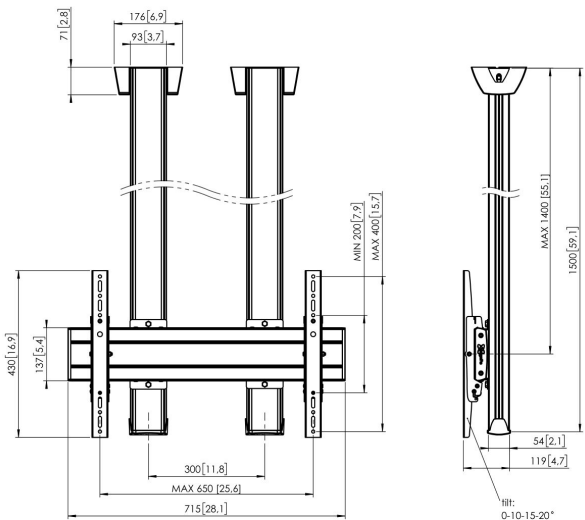

## CD1564S Ceiling mount double pole

#### Ceiling mount kit CD1564

Display size: >65" 65" Fitment: 600x400 Max. load: 160 kg - 352 lbs Kit consists of: • 2x PUC 1060 Ceiling plate • 2x PUC 2515 Pole 150 cm • 1x PFB 3407 Interface bar • 1x PFS 3204 Interface display strips • 1x PFA 9126 Bracket kit

### Specifications

Article number (SKU)	7950044
Colour	Silver
EAN single box	8712285332227
Length	1500
Width	715
Depth	119
TÜV certified	Yes
Tilt	Tilt -3°/+3°
Guarantee	5 years
Max. weight load (kg)	160
Min. hole pattern	100mm x 100mm
Max. hole pattern	650mm x 400mm
Max. bolt size	M8
Max. height of interface (mm)	430
Max. width of interface (mm)	715
Autolock	True
Ceiling types	Flat ceiling
Fischer inside	Yes
Max. distance to ceiling - center display (mm)	1400
Max. horizontal hole pattern (mm)	650
Max. vertical hole pattern (mm)	400
Min. horizontal hole pattern (mm)	100
Min. screen size (inch)	65
Min. vertical hole pattern (mm)	100
Universal or fixed hole pattern	Universal