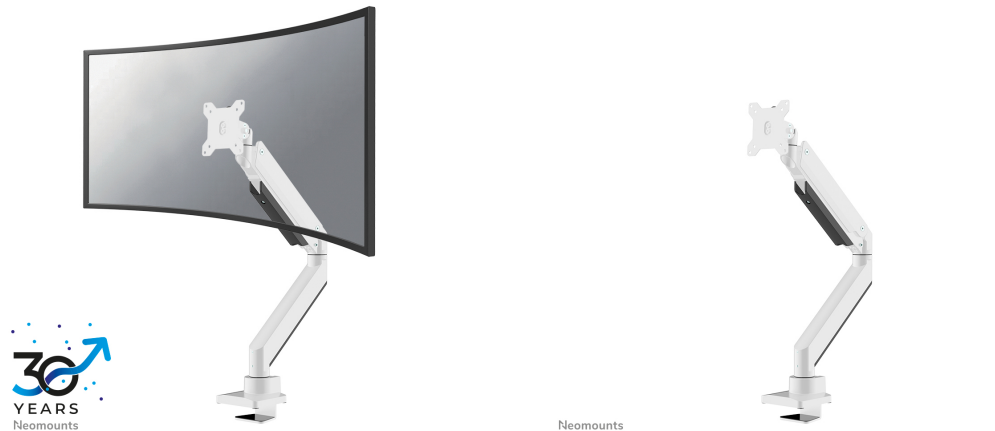

#### FUNCTIE

Type	Full motion
Height adjustment	27-60 cm
Depth adjustment	0-63 cm
Tilt (degrees)	+45°, -45°
Swivel (degrees)	360°
Rotate (degrees)	180°
Adjustment type	Gas spring

## NEOMOUNTS NM-D775WHITEPLUS MONITOR ARM 10-49" - GAS SPRING - TOPFIX - 180°-STOP

### Neomounts NM-D775WHITEPLUS Single monitor arm - 10-49" - 1-18 kg (curved 14 kg) - gas spring - 180°-stop - Topfix - white

The Neomounts NM-D775WHITEPLUS is a tilt-, swivel and rotatable desk mount for curved screens up to 49". This mount is a great choice for space saving placement on desks using a top-fix desk clamp or grommet mount.

Neomounts unique tilt (180°), rotate (360°) and swivel (180°/ 360°) technology allows the NM-PLUS mounts to change to any viewing angle for optimal use of the capabilities of the ultra-wide screen. The mount is equipped with a 180° stop mechanism. The mounts are easily adjustable in height to 60 centimetres, using a gas spring. Additionally, the mounts are also adjustable in depth, from 0 to 63 centimetres.