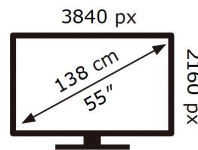

ENERGY

SAMSUNG

QE55LS01RAU

133 kWh/1000h

ABCDEF **G**

150 kWh/1000h

2019/2013