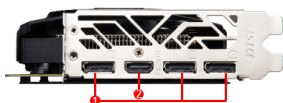

CONNECTIONS