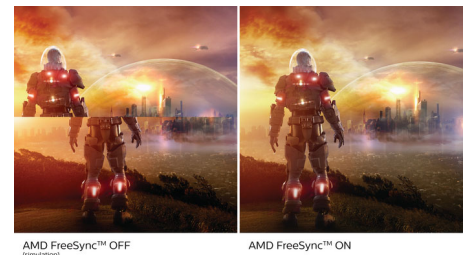

Ultra-smooth gaming

Gaming shouldn't be a choice between choppy gameplay or broken frames. With the new Philips monitor it doesn't have to be. Get fluid, artefact-free performance at virtually any frame rate with AMD FreeSync™ technology, smooth, quick refresh and ultra-fast response time.

reddot award 2018
winner

Red Dot Design Award

Red Dot stands for belonging to the best in design and business
The design communicates the promise of innovation through a very thin panel and minimal stand archetype, allowing the monitor to blend seamlessly into the home.

Zero Bezel

UltraSlim

USB-C

Quad HD

MultiView

Ultra Wide-Color

HDR

AMD FreeSync

HDMI