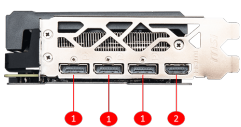

## SPECIFICATION

<b>Model Name</b>	Radeon RX 5500 XT GAMING X 8G
<b>Graphics Processing Unit</b>	Radeon™ RX 5500 XT
<b>Interface</b>	PCI Express 4.0
<b>Cores</b>	1408 Units
<b>Core Clocks</b>	Boost: Up to 1845 MHz Game: Up to 1737 MHz Base: 1685 MHz (Game Clock is the expected GPU clock when running typical gaming applications, set to typical TGP (Total Graphics Power). Actual individual game clock results may vary.)
<b>Memory Speed</b>	14 Gbps
<b>Memory</b>	8GB GDDR6
<b>Memory Bus</b>	128-bit
<b>Output</b>	DisplayPort x 3 (v1.4) / HDMI 2.0b x 1
<b>HDCP Support</b>	Y
<b>Power consumption</b>	130W (This data is not fixed, it may differ by core clocks.)
<b>Power connectors</b>	8-pin x 1
<b>Recommended PSU</b>	450W
<b>Card Dimension(mm)</b>	247x 128 x 47 mm
<b>Weight (Card / Package)</b>	686g / 998g
<b>DirectX Version Support</b>	12
<b>OpenGL Version Support</b>	4.6
<b>Multi-GPU Technology</b>	Y
<b>Maximum Displays</b>	4
<b>VR Ready</b>	Y
<b>Digital Maximum Resolution</b>	7680x4320

## CONNECTIONS

1. DisplayPort
2. HDMI

### TORX FAN 3.0

Award-winning fan design combining two different fin designs for cool & quiet gaming.