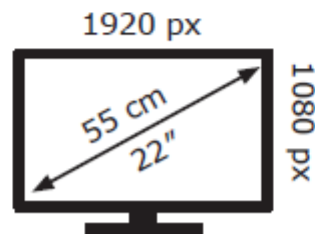

ENERG

LG Electronics

22MN430M

18 kWh/1000h

2019/2013