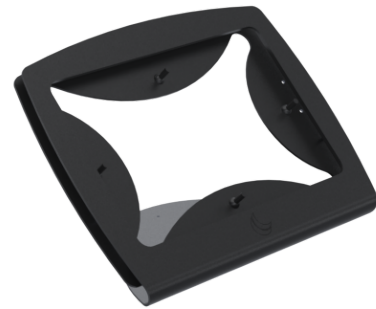

C-Frame for 10,5" w. hinge mount - 32

SPCF900-32

SpacePole TabPOS C-Frame for 10,5" w. hinge mount is an elegant, flexible tablet mount.

Ideal for retail or hospitality environments, it's easy to set up without tools, providing secure mounting, flexibility, and featuring a 5-year warranty.

Designed for 10,5" w. hinge mount Elegant and functional design
Versatile and configurable Quick and tool-free setup 5-year warranty

Product Specifications

Colour Name	White
Colour Type	Structured
Device Brand	Samsung
Compatible device name	Galaxy Tab A, Galaxy Tab S
Screen setup	Single-sided
Screen size supported	10.5"
Main material	Metal
Model Number	SM-T590 (Wi-Fi), SM-T595 (LTE), SM-T830 (Wi-Fi), SM-T835 (LTE), SM-T720 (Wi-Fi), SM-T725 (LTE), SM-T860 (Wi-Fi), SM-T865 (LTE), SM-T500 (Wi-Fi), SM-T505 (LTE), SM-X200 (Wi-Fi), SM-X205(LTE)
Product Version	1.0
Height adjustable?	No
Lock Type	Security Screw
Mounting	Other
Mounting Type	Counter
Units per Box	1
Unit Weight	1.47 kg
Box Weight	1.83 kg
Warranty	5 Years

Product Dimensions

Unit Depth	158.9 mm
Unit Height	171.8 mm
Unit Weight	1.47 kg

Package Dimensions

Box Depth	264 mm
Box Height	318 mm
Box Width	214 mm

www.ergonomic.solutions