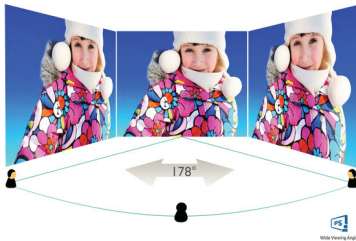

IPS technology

IPS displays use an advanced technology which gives you extra wide viewing angles of 178/178 degree, making it possible to view the display from almost any angle. Unlike standard TN panels, IPS displays gives you remarkably crisp images with vivid colors, making it ideal not only for Photos, movies and web browsing, but also for professional applications which demand color accuracy and consistent brightness at all times.