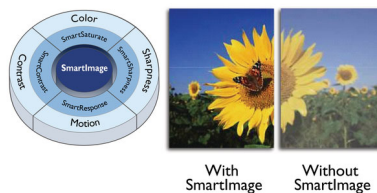

SmartImage

SmartImage is an exclusive leading edge Philips technology that analyzes the content displayed on your screen and gives you optimized display performance. This user friendly interface allows you to select various modes like Office, Photo, Movie, Game, Economy etc., to fit the application in use. Based on the selection, SmartImage dynamically optimizes the

contrast, color saturation and sharpness of images and videos for ultimate display performance. The Economy mode option offers you major power savings. All in real time with the press of a single button!

7-Watt Speakers

A pair of high quality stereo speakers built into a display device. It can be visible front firing, or invisible down firing, top firing, rear firing, etc depending on model and design.

USB 3.0 Hub with FastCharge

Super Speed USB 3.0 deploys 5.0 gbit/s transfer rate, which is about 10 times faster than USB 2.0 standard significantly reducing data transfer time saving you time and money. With more bandwidth, super speed transfer rates, better power management and superior overall performance, USB 3.0 sets the latest global standard allowing you to use the large capacity storage devices. Now you don't have to wait so long for devices to charge. New FastCharge enables quick charging to charge and go. USB 3.0 is also backward compatible with USB 2.0 devices.

SmartConnect for 4K

These Philips displays come equipped with the most advanced multi connections like VGA, Display Port, universal HDMI connector, enabling you to enjoy high resolution uncompressed video and audio content. New DisplayPort and HDMI 2.0 connection now enables full 4K resolution at 60Hz for smooth visuals. USB connections ensures that you can have super speed data transfers while having global connectivity. Regardless of what source you use, you can rest assured that this Philips display will ensure your investment is not made obsolete any time soon!