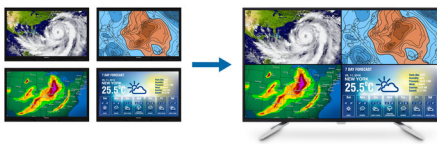

MultiView technology for 4K

Philips MultiView feature on this expansive 4K UHD display enables you to have up to four

systems each shown in Full HD on one screen. You can use the Picture-by-Picture (PbP) for monitoring four systems on one screen for control rooms or security. Or for multiple devices like two notebooks side-by-side simultaneously, making collaboration more productive. Or Picture-in-Picture mode (PiP) watching a live football feed from your set-top box, while working on your PC.