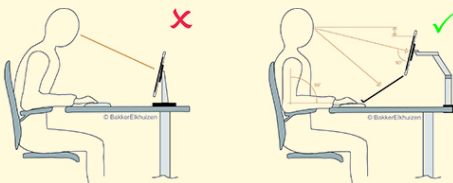

## Beam Special

BAKKER ELKHUIZEN

Work Smart - Feel Good

A convenient monitor arm

## The latest monitor arm from BakkerElkhuizen

The Premium Office Dual Beam Special is the latest monitor arm from BakkerElkhuizen. This monitor arm allows you to set up 2 screens easily.

Use of a monitor arm is far more comfortable and increases productivity by 10% compared to working in the wrong position.