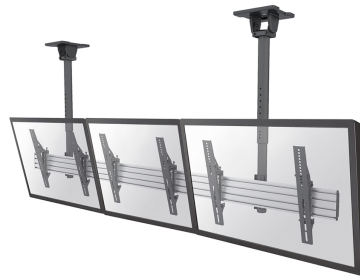

NMPRO-CMB3

NEOMOUNTS PRO MENU BOARD CEILING

SPECIFICATIONS

GENERAL

Min. screen size*	32 inch
Max. screen size*	55 inch
Min. weight	0 kg (per screen)
Max. weight	30 kg (per screen)
Screens	3
VESA minimum	100x100 mm
VESA maximum	600x400 mm

FUNCTIONALITY

Type	Tilt
	Fixed
Height adjustment	114 cm
Width adjustment	349 cm
Depth adjustment	22 cm
Tilt (degrees)	21°
Adjustment type	Manual

INFORMATION

Color	Black
Main material	Steel
Warranty	5 year
EAN code	8717371447588

Neomounts

Neomounts

Neomounts Pro Menuboard Ceiling Mount for three 32"-55"/65" Screens - Black

The Neomounts Pro menuboard ceiling mount, model NMPRO-CMB3, is a tiltable ceiling mount for three flat screens up to 55"/65". This mount is a great choice when you want the ultimate viewing flexibility with your flat screen. The Neomounts Pro tilt (0°/-6°/+15°) technology allows the mount to change to the best suitable viewing angle.

Neomounts Pro NMPRO CMB-series is suitable for 1 to 4 screens. The weight capacity of this product is 30 kg each screen. The ceiling mount is suitable for screens that meet VESA 100x100 to 400x400mm (65") or VESA 100x100 to 600x400mm (55"). Depth of this mount is 21,9 centimetres.