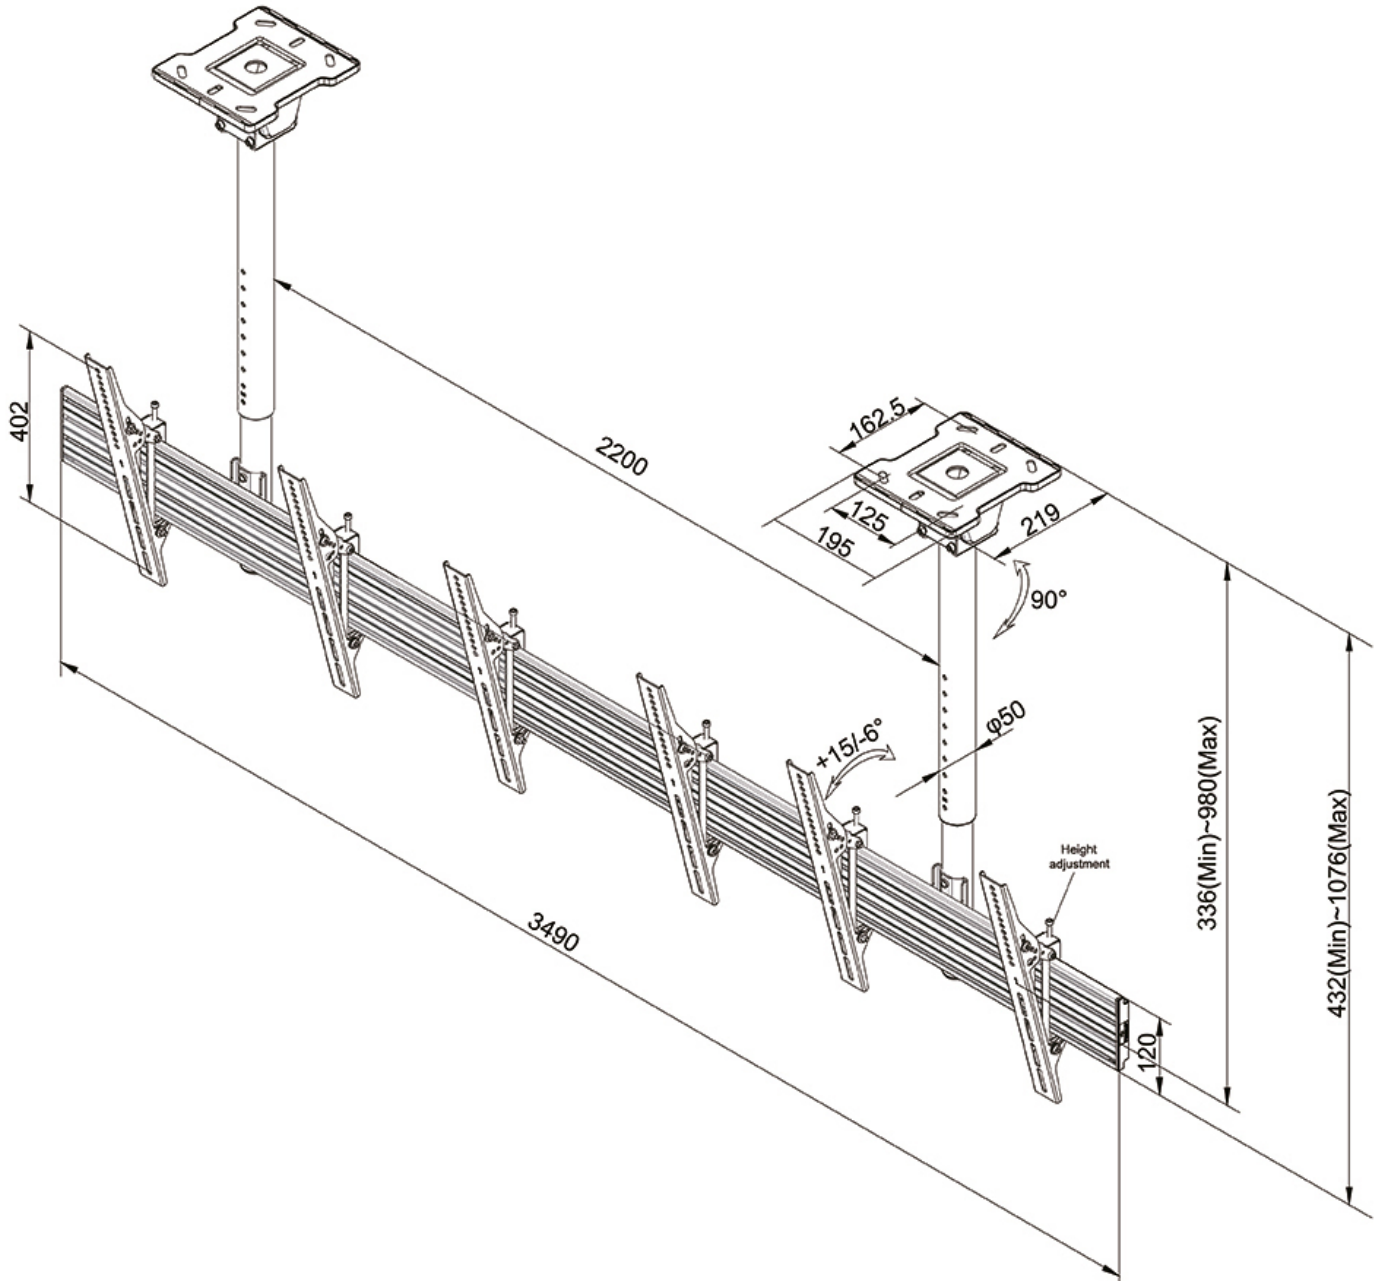

NMPRO-CMB3

NEOMOUNTS PRO MENU BOARD CEILING

Neomounts

Measuring unit: mm