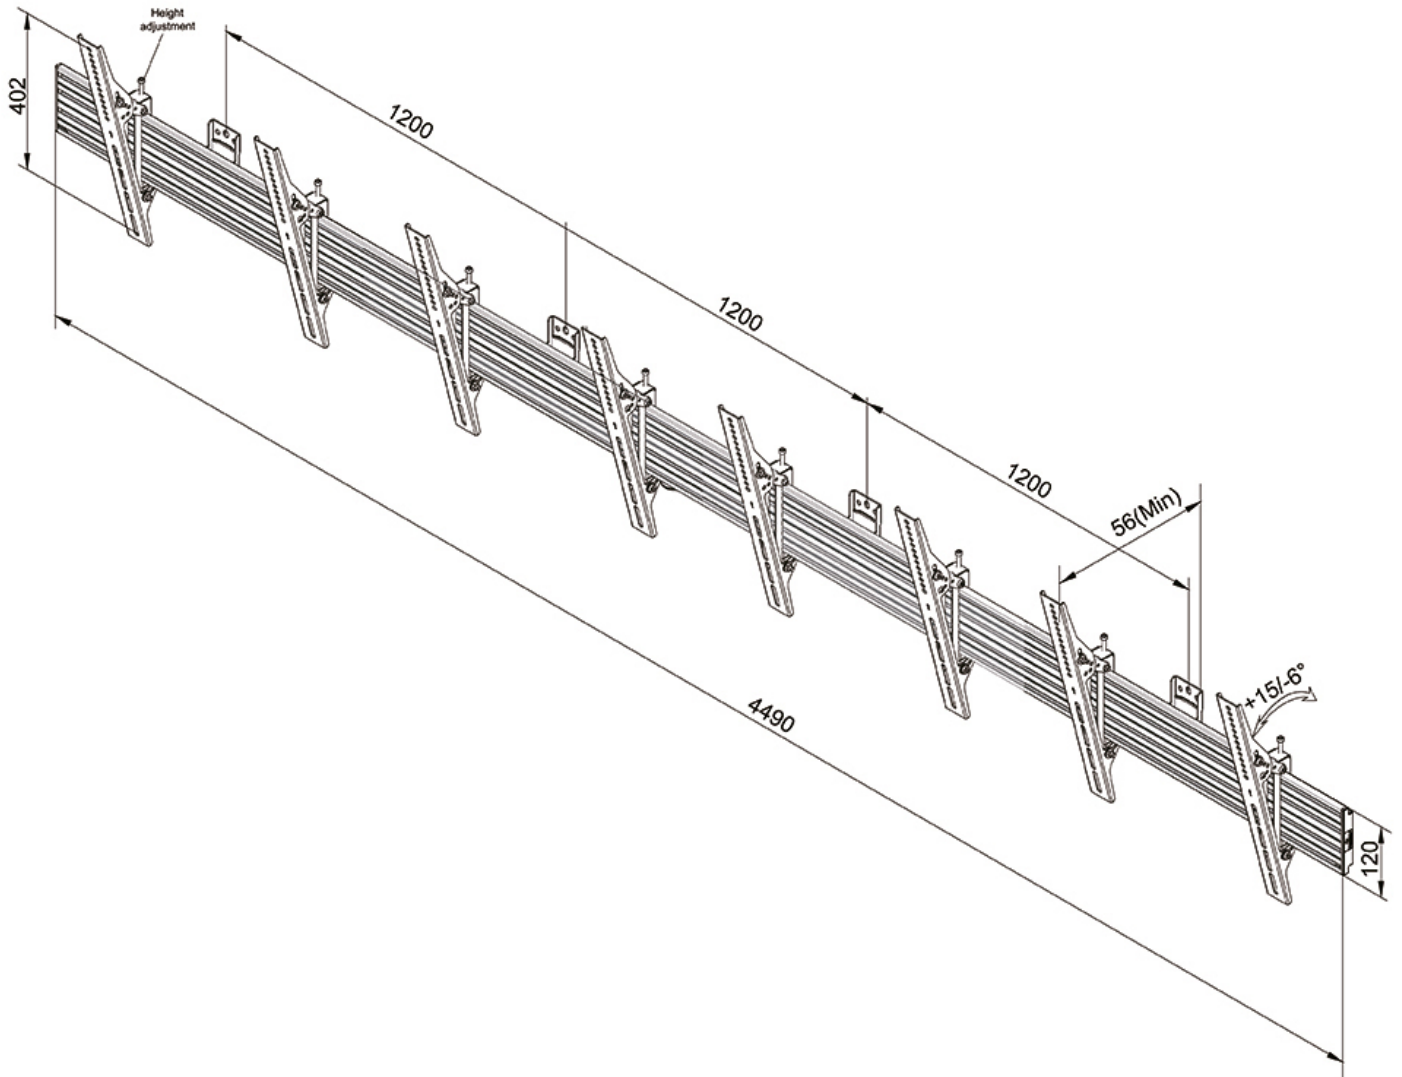

NMPRO-WMB4

NEOMOUNTS PRO MENU BOARD WALL MOUNT

Neomounts

Measuring unit: mm