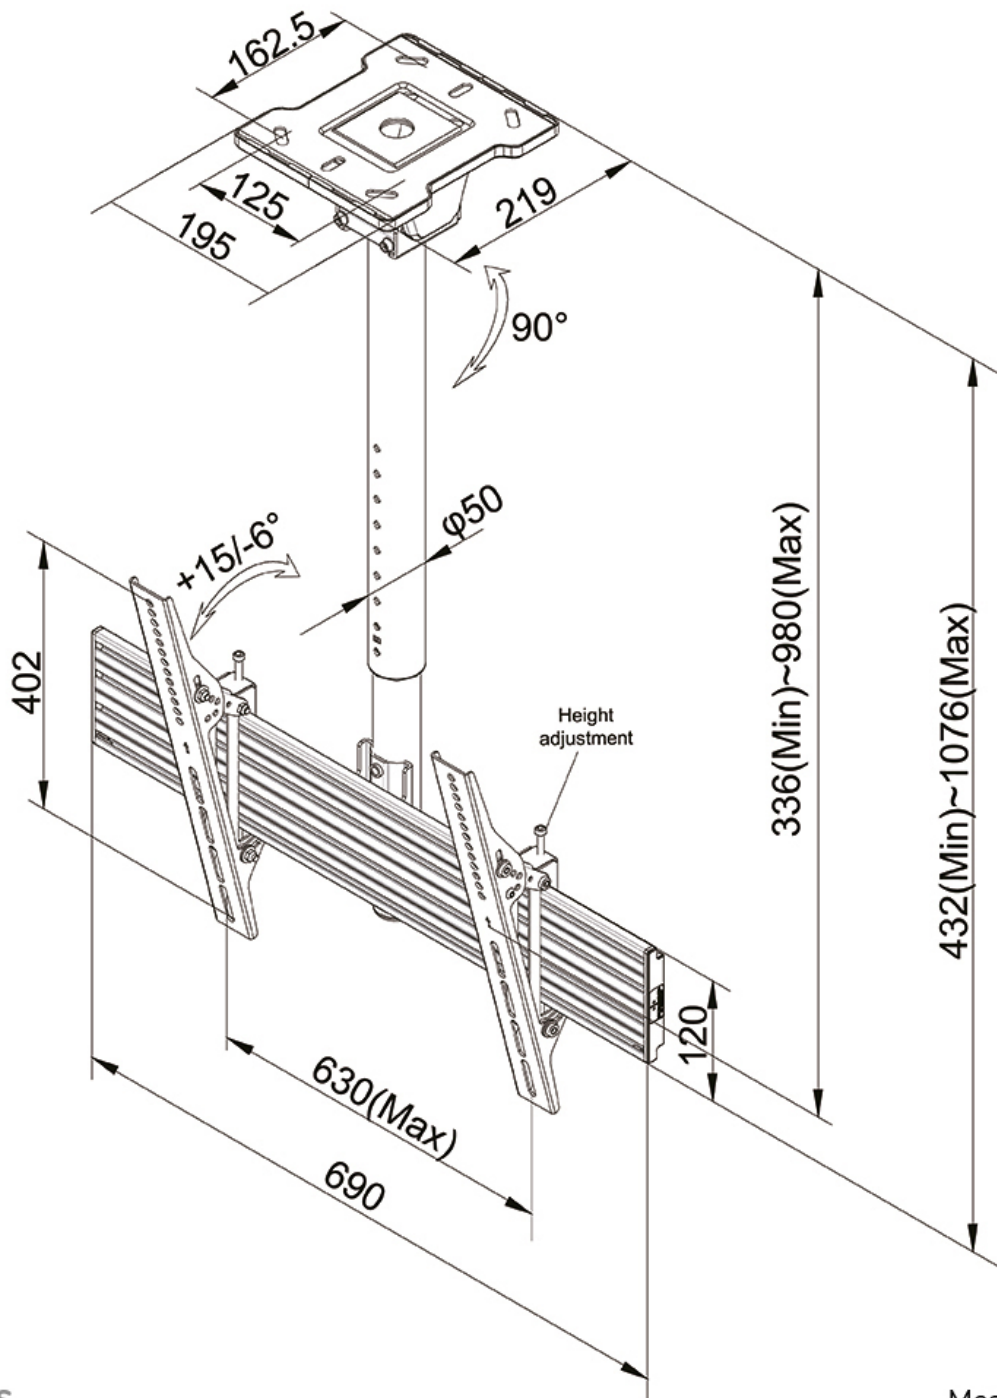

NMPRO-CMB1

NEOMOUNTS PRO MONITOR CEILING MOUNT

Neomounts

Measuring unit: mm