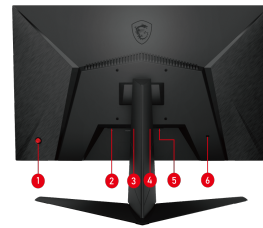

Wide Color Gamut

Game colors and details will look more realistic and refined, to push game immersion to its limits.

Night Vision

See every detail clearly in the dark, helping you find and attack enemies before they notice.

CONNECTIONS

- 1. 5-way joystick navigator
- 2. 1x DC jack
- 3. 2x HDMI (1.4b)
- 4. 1x Display Port (1.2a)
- 5. 1x Earphone out
- 6. 1x Kensington lock