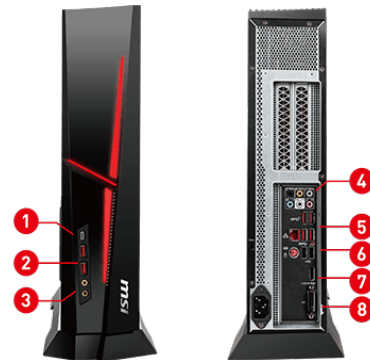

CONNECTIONS

1. 1x USB 3.2 Gen 1 Type C	5. 2x USB 3.2 Gen 2 Type A / 1x RJ45 / 2x USB 3.2 Gen 1 Type A
2. 1x USB 3.2 Gen 1 Type A / 1x USB 2.0	6. 1x PS/2 Combo / 2x USB 2.0
3. 1x Mic-in / 1x Headphone-out	7. 1x Display Port
4. 5x HD Audio jacks / 1x Mic-in	8. 1x DVI-D