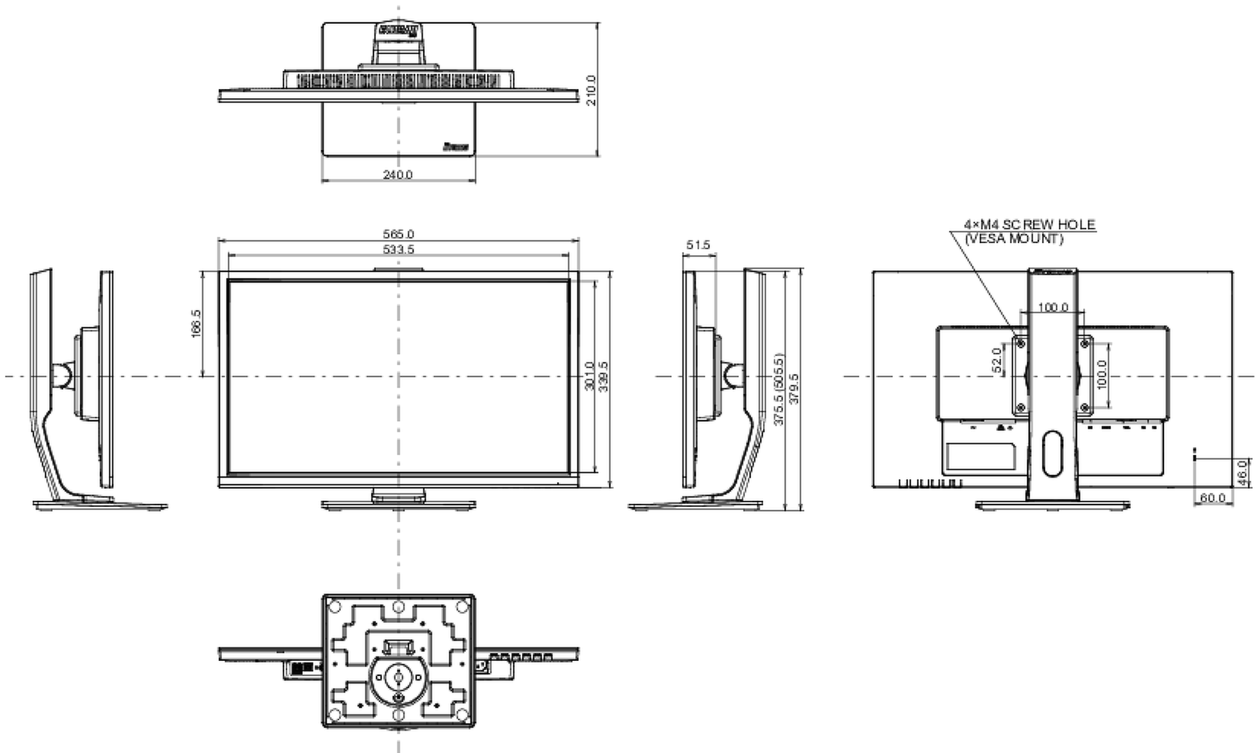

04 MECHANICAL

Display position adjustments	height, pivot (rotation), swivel, tilt
Height adjustment	130mm
Rotation (PIVOT function)	90°
Swivel stand	90°; 45° left; 45° right
Tilt angle	22° up; 5° down
VESA mounting	100 x 100mm

05 ACCESSORIES INCLUDED

Cables	power, USB, HDMI
Other	quick start guide, safety guide

06 POWER MANAGEMENT

Power supply unit	internal
Power supply	AC 100 - 240V, 50/60Hz
Power usage	18W typical, 0.5W stand by, 0.5W off mode

08 DIMENSIONS / WEIGHT

Product dimensions W x H x D	565.5 x 375.5 (505.5) x 210mm
Weight (without box)	5.1kg
EAN code	4948570117420

10 EU ENERGY EFFICIENCY LABEL

Manufacturer	iiyama
Model	ProLite B2483HSU-W5
Energy efficiency class	A+
Visible screen diagonal	61cm; 24"; (24" segment)
ON mode power consumption	18W
Annual energy consumption	28kWh/annum*
Power in Standby	0.5W stand by
Power in OFF Mode	0.5W off mode
Resolution	1920 x 1080