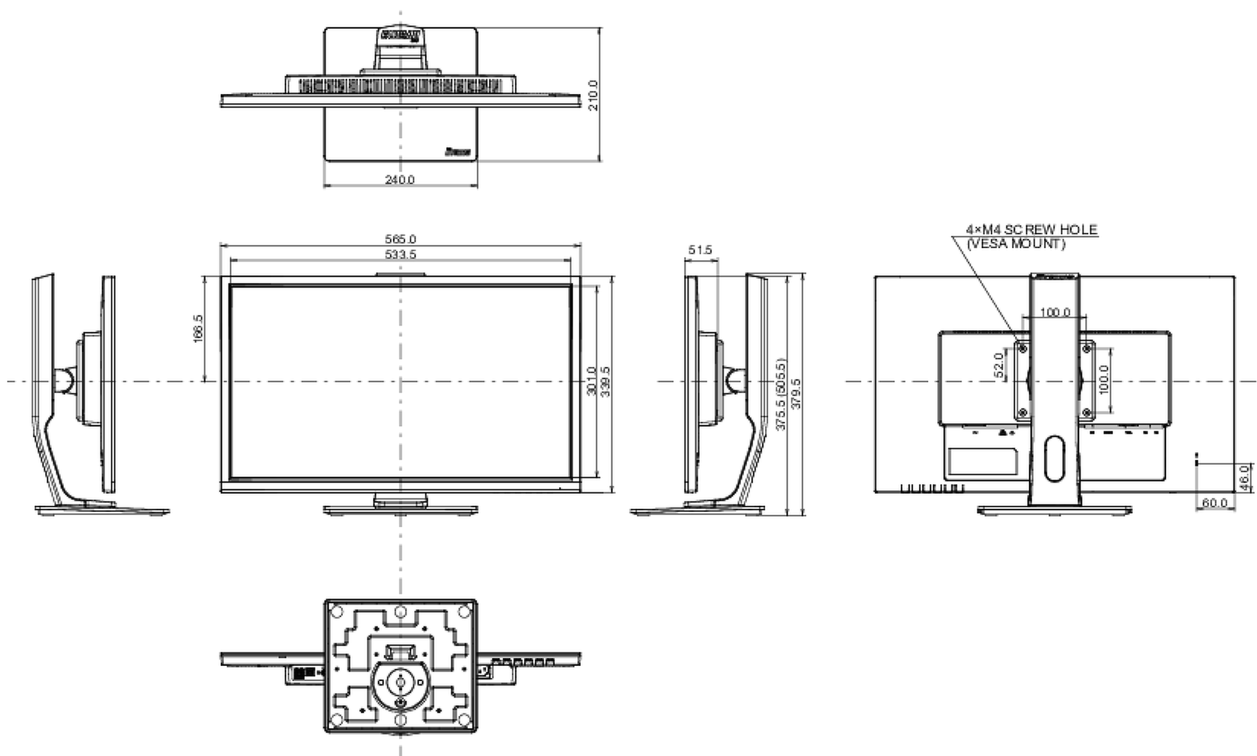

## 08 DIMENSIONS / WEIGHT

Product dimensions W x H x D	565 x 414 x 187mm
Weight (without box)	3.4kg
EAN code	4948570117369