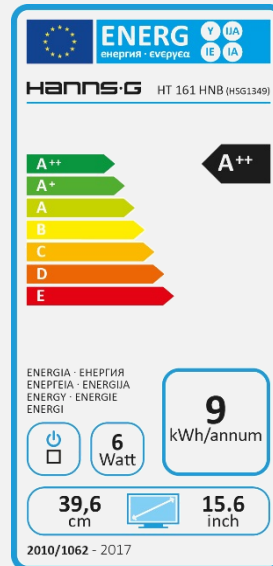

10 Point
Touch

USB
Link

1366 x 768

16:9
Aspect Ratio

VESA
Wall-Mountable

7H
Surface

Adj
Stand

Display Size	39,62cm / 15.6" Diagonal
Panel Type	TFT – LED Backlight
Aspect Ratio	16:9
Resolution (H x V)	1366 x 768
Brightness	220 cd/m ² (Panel) – 194 cd/m ² (Monitor)
Contrast	500:1 (Typical) / 40.000.000:1 (Active)
Viewing Angle L/R; U/D	110° H / 85° V (CR >5) – 90° H / 65° V (CR >10)
Response Time	12 msec (Typ)
Pixel Pitch	0,252 (H) x 0,252 (V) mm
Touch Type	Projected Capacitive Type – 10 Point Touch
Panel Surface	Anti Glare Glass, Haze: 12%~15%
Display Colors	262K Colors
Horizontal Frequency	30 ~ 61 kHz
Vertical Frequency	56 ~ 75 Hz
Max Display Frequency	1366 x 768 @ 60Hz
Input 1	D-Sub (VGA)
Input 2	HDMI
Input 3	USB (for Touch function)
Built-in Speakers	Yes 1W x 2; Earphone (Audio Out)
Power Consumption	On: 10W; Stand-by: ≤0,5W; Off: ≤0,5W
AC Power Range	External Power Supply Input: AC 100 ~ 240 Volt; 50 ~ 60 Hz Output: 12V – 3A
Product Dimensions	379,2 x 36,8 x 248,6 mm (W x D x H)
Packing Dimensions	453 x 86 x 390 (W x D x H)
Net / Gross Weight	1,32 Kgs / 2,36 Kgs
Bezel & Color Plan	Bezel Arm/ Base: Texture; Rear Cover - Texture

VESA Mounting	75 x 75 mm
Monitor Stand	Smart Adjustable Stand ("book" type)
Tilt / Kensington Lock	15° ~ 50° / Yes
Display Protection	Thickness 0,83 mm
Hardness / Transmittance	≥7H Toughened hard panel surface / ≥90% (TBC)
Controls	Menù, Bri (+), Vol (-), Input/Enter, Power
Color	Warm, Natural, Cool, User Mode
Preset Mode	PC, Movie, Game Modes
On Screen Display	15 OSD Languages
Accessory	Power Supply; HDMI Cable (1,5m); USB Cable; Warranty Card; Quick Start Guide
Orientation	Landscape, Portrait

Supplier's Name	HANNSpree
Model Name	HT161HNA
Energy Efficiency Class	A++
Screen Size (Centimetres)	39,62
Screen Size (Inches)	15,60
On mode power Consumption (W)	6
Annual Energy Consumption* (kWh)	9
Standby-mode Power Consumption (W)	0,22
Off-mode Power Consumption (W)	-
Screen Resolution	1366 x 768