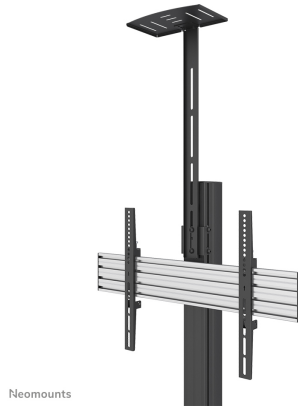

#### FUNCTIONALITY

Height adjustment	65 cm
Width adjustment	25 cm
Depth adjustment	15 cm
Adjustment type	Manual

## NEOMOUNTS PRO MULTIMEDIA SHELF

**The Neomounts Pro NMPRO-CAMSHELF is a camera shelf for the Neomounts Pro NMPRO-M trolley and NMPRO-S floor stand - Black**

The Neomounts Pro NMPRO-CAMSHELF is a camera-shelf for the Neomounts Pro NMPRO-M trolley and NMPRO-S floor stand.