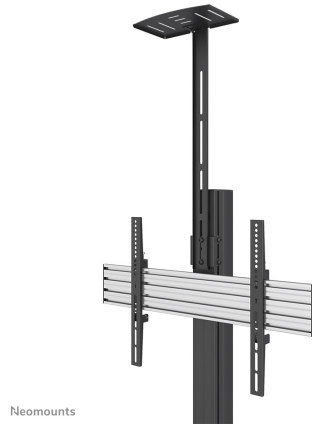

NMPRO-CAMSHELF

SPECIFICATIONS

GENERAL

Min. weight	0
Max. weight	2

FUNCTIE

Height adjustment	65 cm
Width adjustment	25 cm
Depth adjustment	15 cm
Adjustment type	Manual

INFORMATION

Color	Black
Main material	Steel
Warranty	5 year

*Please note: The inch sizes stated are just an indication, combined with the weight and VESA sizes. The maximum weight and VESA size are absolute restrictions for the products and should not be exceeded.

NEOMOUNTS NMPRO-CAMSHELF MULTIMEDIA HOLDER

Neomounts NMPRO-CAMSHELF Multimedia holder - max 2 kg - suitable for NMPRO-M1/M12/M21/M22/M32, NMPRO-S1/S12/S21/S22/S32 - black

The Neomounts Pro NMPRO-CAMSHELF is a camera-shelf for the Neomounts Pro NMPRO-M trolley and NMPRO-S floor stand.

The NMPRO-CAMSHELF has a width of 25 cm, a depth of 14,5 cm and a height of 65,4 cm. The weight capacity of the shelf is 2 kg.

All installation material is included with the product. Warranty: 5 year.