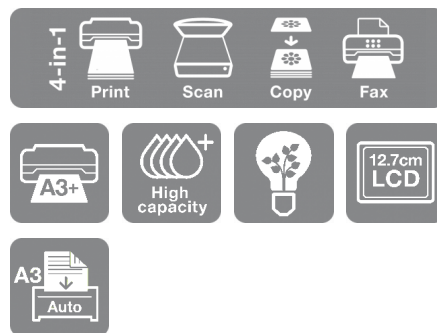

Super high yield printing

Thanks to our unique RIPS technology, print up to 86,000 pages in mono or 50,000 in colour without changing the ink supplies.¹ This means there is less need for user intervention, increasing productivity and reducing waste consumption.

Improved Automatic Document Feeder (ADF)

Our ADF provides market-leading thin paper support, with a compact, robust design and improved scanning speed and quality.

Enhance functionality with in-house (EDA, EPA) and third party solutions (OP)

Seamlessly integrate the WF-C879R series into security and compliancy rules, and regulations without the burden of maintaining a server system.

DATASHEET / BROCHURE

KEY FEATURES

- **High ink yield**
Print 86,000 pages in mono or 50,000 in colour without changing supplies¹
- **Less waste**
With high capacity ink packs, reduce the need for supplies and reduce waste
- **Low power consumption**
Epson's Heat-Free technology uses no heat, reducing energy consumption
- **Powerful scanning capability**
Thin paper support and improved scanning quality
- **Works with Epson Remote Services**
Cloud-based, advanced diagnosis of Epson printers and MFPs