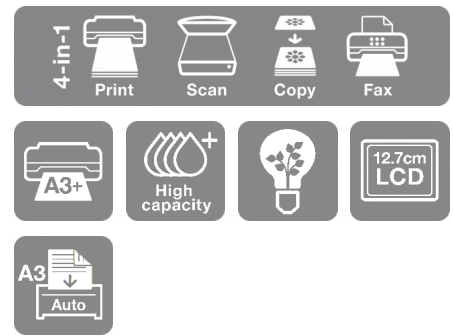

Super high yield printing

Thanks to our unique RIPS technology, print up to 86,000 pages in mono or 50,000 in colour without changing the ink supplies.¹ This means there is less need for user intervention, increasing productivity and reducing waste consumption.

Improved Automatic Document Feeder (ADF)

Our ADF provides market-leading thin paper support, with a compact, robust design and improved scanning speed and quality.

Enhance functionality with in-house (EDA, EPA) and third party solutions (OP)

Seamlessly integrate the WF-C879R series into security and compliancy rules, and regulations without the burden of maintaining a server system.

DATASHEET / BROCHURE

KEY FEATURES

- **High ink yield**
Print 86,000 pages in mono or 50,000 in colour without changing supplies¹
- **Less waste**
With high capacity ink packs, reduce the need for supplies and reduce waste
- **Low power consumption**
Epson's Heat-Free technology uses no heat, reducing energy consumption
- **Powerful scanning capability**
Thin paper support and improved scanning quality
- **Works with Epson Remote Services**
Cloud-based, advanced diagnosis of Epson printers and MFPs