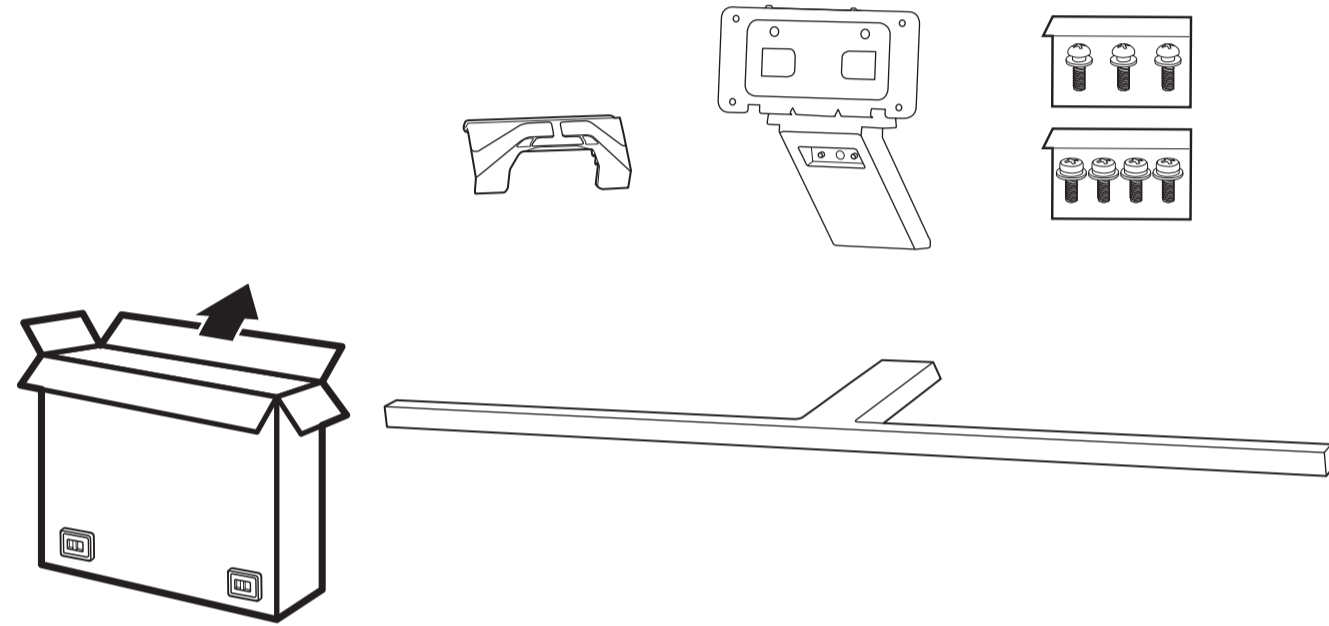

8505 / 8545 series

Quick Start Guide

A