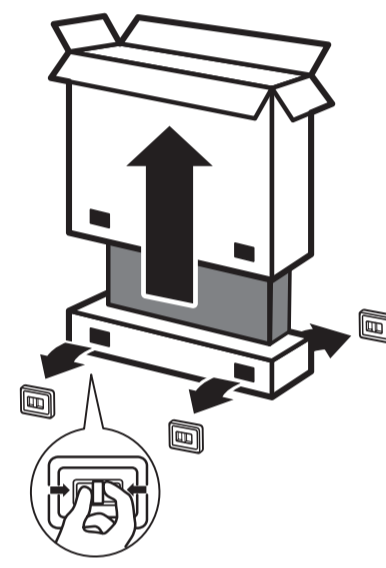

8505 / 8545 series

Quick Start Guide

A

1

2

3

4

5

6

7

8

9