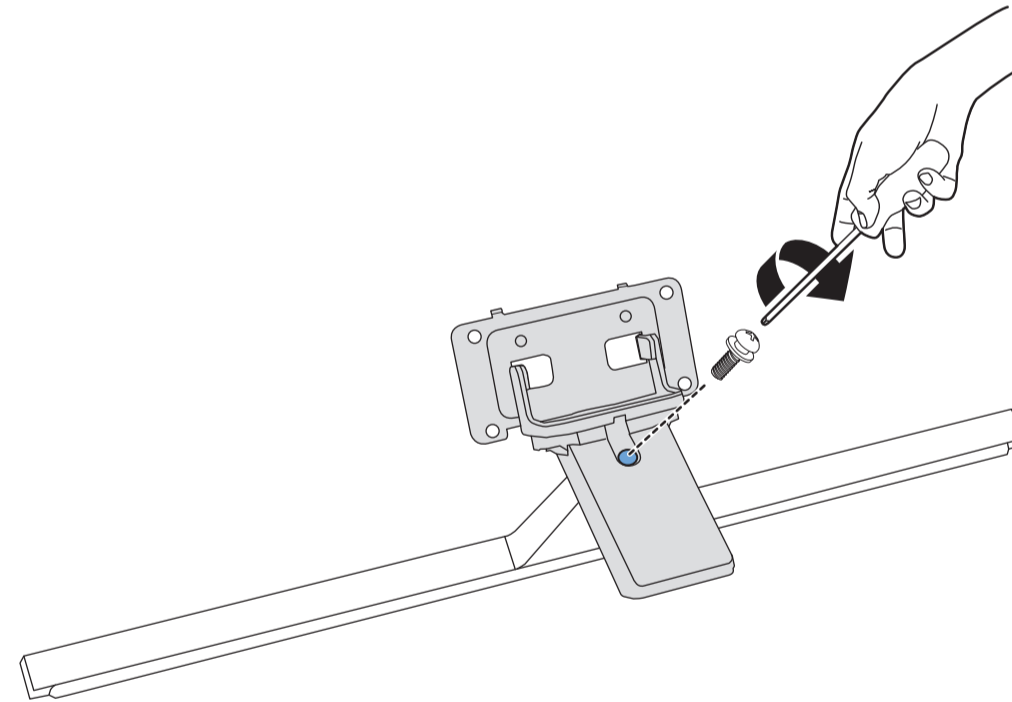

8505 / 8545 series

Quick Start Guide

A

1

2

3

4

5

6

7

8

9