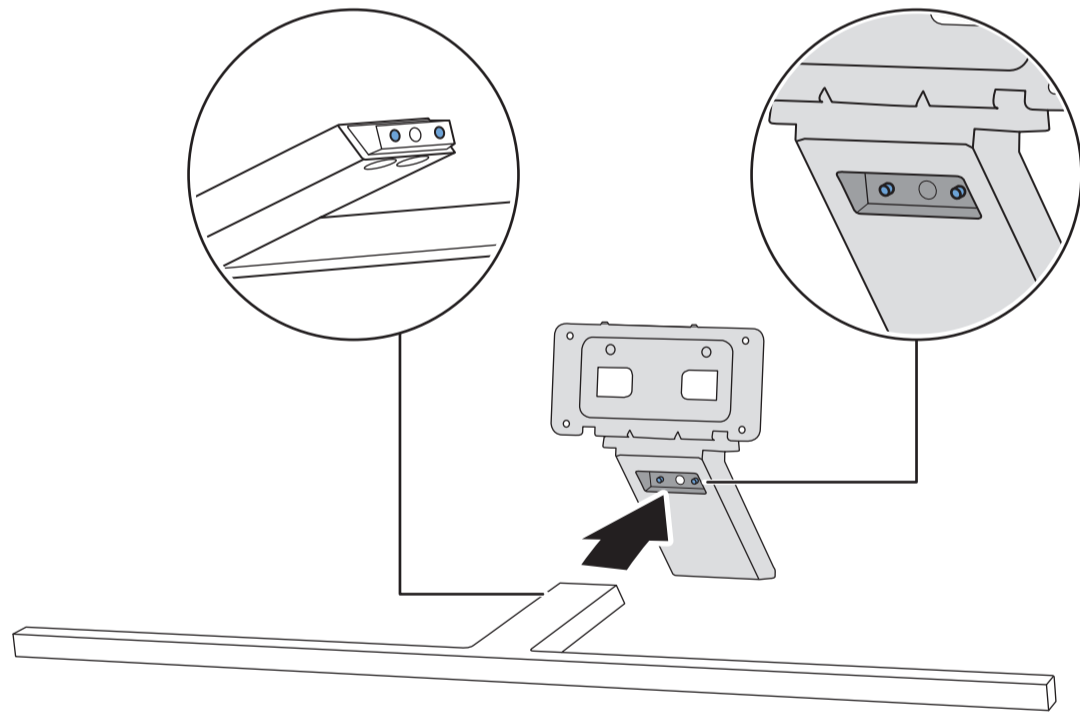

8505 / 8545 series

Quick Start Guide

A

1

2

3

4

5

6

7

8

9