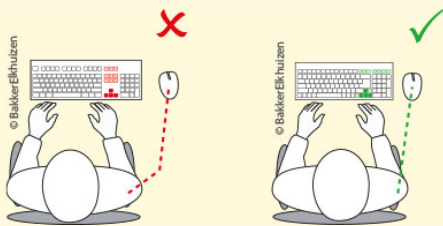

# UltraBoard 960 Compact Standard

UltraBoard 960 Compact Standard

The UltraBoard 960 is a compact keyboard with a numerical keypad.

The main difference compared to a standard keyboard is the optimal layout, which makes the UltraBoard 960's design eight centimeters narrower than a "normal" keyboard!

## A compact standard keyboard that provides the right ergonomic posture

The UltraBoard 960 Compact Standard reduces the distance to your mouse, which limits the strain on your lower arms. As an added advantage, this compact version is easier to take with you in a backpack or laptop case. This lets you work in a comfortable and ergonomically sound manner anywhere and anytime.