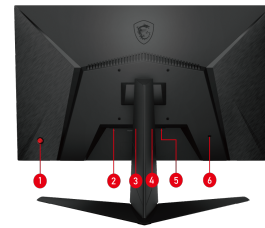

Wide Color Gamut

Game colors and details will look more realistic and refined, to push game immersion to its limits.

Night Vision

See every detail clearly in the dark, helping you find and attack enemies before they notice.

CONNECTIONS

- 1. 5-way joystick navigator
- 2. 1x DC jack
- 3. 2x HDMI (1.4b)
- 4. 1x Display Port (1.2a)
- 5. 1x Earphone out
- 6. 1x Kensington lock