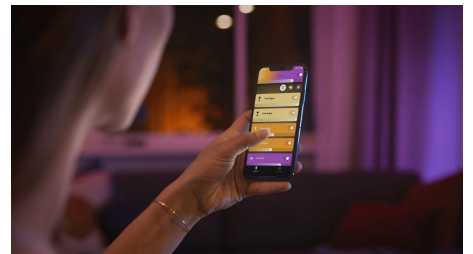

Dynamic, natural lighting effects

Amp up the ambiance of special moments with living light. Use dynamic light effects, such as Cozy Candle, Sunday Coffee, Meditation, Enchanted Forest, and Night Adventure to create the perfect mood in any situation.

Smart lights to wake you up and help you sleep

Connect your Hue Go to the Hue Bridge and let your lights mimic the sunrise in the morning with the Wake up routine, which slowly brightens your lights at a preset time to help you start your day feeling calm and refreshed. In the evening, set a Go to sleep routine, which gradually dims warm white lights and helps you prepare for a good night's sleep.

Control up to 10 lights with the Bluetooth app

With the Hue Bluetooth app, you can control your Hue smart lights in a single room of your home. Add up to 10 smart lights and control them all with just the touch of a button on your mobile device.