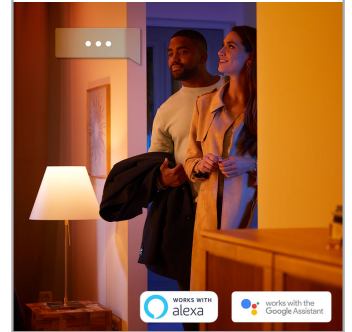

PHILIPS
Hue White and color
ambiance
Go portable light (latest
model)
Integrated battery
Instant control via
Bluetooth
Control with app or
voice*
Add Hue bridge to
unlock more

76020/31/N6

Light any moment anywhere

Take smart light with you with the portable Hue Go. From a splash of color to a mood-setting centerpiece, the Hue Go lets you set the perfect ambiance. Works as a standalone light or as part of your smart lighting system with the Hue Bridge.

Easy smart lighting

- Control up to 10 lights with the Bluetooth app
- Control lights with your voice*
- Create a personalized experience with colorful smart light
- Set the right mood with warm to cool white light
- Get the perfect light recipes for your daily activities
- Unlock full suite of smart light features with Hue Bridge