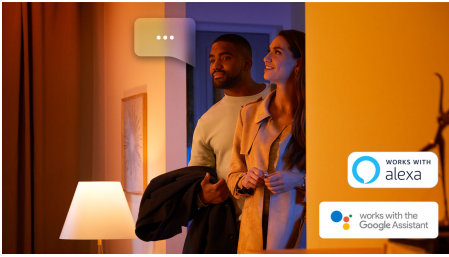

Control lights with your voice*

Philips Hue works with Amazon Alexa and the Google Assistant when paired with a compatible Google Nest or Amazon Echo device. Simple voice commands allow you to control multiple lights in a room or just a single lamp.