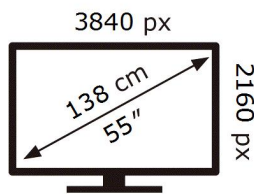

ENERG 

SAMSUNG

UE55TU8070U

103 kWh/1000h

ABCDEF **G**

124 kWh/1000h

2019/2013