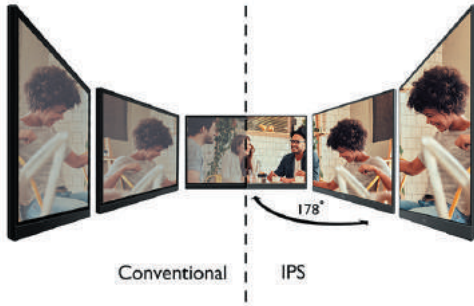

BenQ

BenQ BL2480

- Stunning Full HD Display
- Wide Viewing Angle IPS Panel
- Edge to Edge Slim Bezel Design
- Brightness Intelligence Technology
- Cable Management System

BenQ BL2480 23.8" frameless monitor combines ultra slim bezels with hidden cable management. Complementing BenQ exclusive Eye-Care™ Technology with Low Blue Light Technology and Flicker-Free performance for extended viewing comfort, industry-leading Brightness Intelligence Technology delivers exquisite details in any ambient lighting environment.

BenQ BL2480

IPS Wide Viewing Angle Technology

IPS (In-Plane Switching) Technology ensures accurate color and image reproduction from any angle. Expansive 178° horizontal and vertical viewing angles ensure uniform viewing for multiple people in the room.

Picture Perfect Content Optimization

Brightness Intelligence Technology (B.I.Tech.) detects content intensity to avoid overexposure of bright scenes while enhancing dark areas to maintain clear visibility.