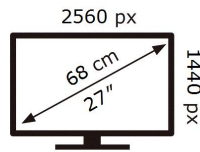

ENERGY

SAMSUNG

F27T850QWU

41 kWh/1000h

2019/2013