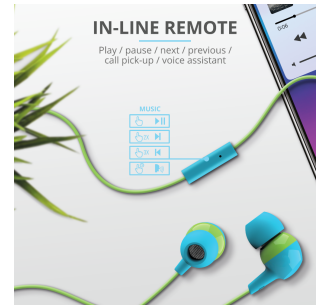

## COLORES

**Buddi Kids In-Ear Headphones Blue**  
23421

**Buddi Kids In-Ear Headphones Pink**  
23420

**Buddi Kids In-Ear Headphones Purple**  
23422

PRODUCT VISUAL 1

PRODUCT PICTORIAL 1

PRODUCT PICTORIAL 2