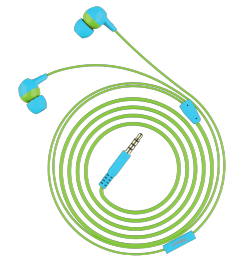

## COLORES

**Buddi Kids In-Ear Headphones Blue**  
23421

**Buddi Kids In-Ear Headphones Pink**  
23420

**Buddi Kids In-Ear Headphones Purple**  
23422

PRODUCT VISUAL 1

PRODUCT PICTORIAL 1

PRODUCT PICTORIAL 2

PRODUCT PICTORIAL 3

PRODUCT ESHOT 1

PRODUCT VISUAL 2

PRODUCT FRONT 1

PACKAGE VISUAL 1

PACKAGE FRONT 1

LIFESTYLE VISUAL 1