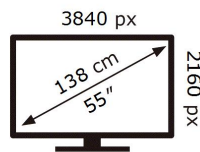

ENERGY

SAMSUNG

QE55LS03TAU

140 kWh/1000h

ABCDEF **G**

151 kWh/1000h

2019/2013