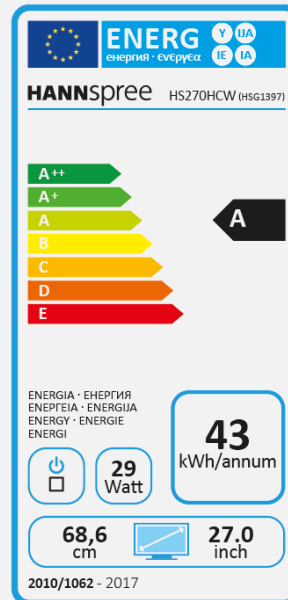

HS 270 HCW

27" / 68,6cm Diagonal
LED Backlight – Format 16:9

- 27" 16:9 LED Backlight Monitor
- Curved Panel 1800R
- 1920 x 1080 Resolution Full HD 1080P
- 178° /178° Ultra Wide Viewing Angle
- Dual Input: HDMI + VGA
- Built-In Stereo Speakers
- Edge-to-Edge Frameless Bezel Display
- Ultra-Slim Design
- External Power Supply
- Low Power Consumption
- Low Blue Light
- Flicker Free
- ECO Friendly

27" / 68,6 cm

Part. No.: HS 270 HCW

SIZE, RESOLUTION

27"
16:9 Aspect Ratio

Full HD
1920 x 1080

CONNECTIVITY, SPEAKER

HDMI
VGA

Built-In
Stereo Speaker

Display Size	68,6cm / 27" Diagonal. Curved Panel 1800R
Panel Type	TFT – LED Backlight VA Panel*
Aspect Ratio	16:9
Resolution (H x V)	1920 x 1080 Full HD
Brightness	250cd/m ²
Contrast (Typ.)	3.000:1 (Typical)
Contrast (Active)	80.000.000:1 (Active)
Viewing Angle L/R; U/D	178° H – 178° V (CR >10)
Response Time	5 msec
Pixel Pitch	0,3114 (H) x 0,3114 (V) mm
Panel Surface	Anti-Glare
Display Colors	16.7M Colors
Horizontal Frequency	30 ~ 81 kHz
Vertical Frequency	56 ~ 75 Hz
Max Display Frequency	1920 x 1080 @ 60Hz
Input 1	D-Sub (VGA)
Input 2	HDMI 1.4b
Input 3	-
Buil-in Speakers	Yes, 2W x 2
Power Consumption	On: 29W; Stand-by: 0,198W; Off: 0,188W
AC Power Range	External Power Supply Input: AC 100 ~ 240 Volt; 50 ~ 60 Hz Output: DC 12V – 3.8 Ampere
Product Dimensions	613 x 197,6 x 441,8 mm (W x D x H)
Packing Dimensions	680 x 144 x 515 mm (W x D x H)
Net / Gross Weight	4,47 Kgs / 5,29 Kgs
Bezel & Color Plan	Bezel/ Rear Cover /Arm / Base: Glossy White

VESA Mounting	-
Monitor Stand	Normal Stand
Tilt / Kensington Lock	-5° ~ 20° / Yes
Pivot / Swivel	- / -
Controls	Menu, -, +, AUTO, Power
Color	Warm, Natural, Cool, User Mode
Preset Mode	PC, Movie, Game, ECO Modes
On Screen Display	11 OSD Languages
Accessory	Power Adapter, Power Cable, White color (1,5m); HDMI Cable White color (1,5m); Warranty Card; Quick Start Guide
Other Features	Flicker Free Low Blue Light Mode