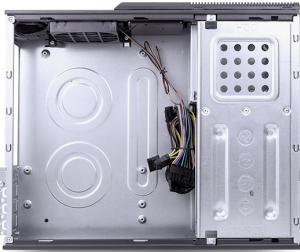

UK 2010SE DESKTOP PC CASE MATX

PN: 52103

UK 2010SE DESKTOP

This Slim MATX 2010SE chassis contains a USB Type C connector (USB 3.1 Gen2), ideal para entornos profesionales y personales. It is compatible with MicroATX motherboard up to 24.4 * 24.4.

ESPECIFICACIONES

DIMENSIONS	405 L x 99 W x 318 H mm
WEIGHT	3,5 Kg
COLOUR	Black
MATERIAL	SGCC
CONNECTOR	USB 2.0 x 2 / USB 3.0 x 2 / USB Type C (3,1 Gen2)
SLOT EXPANSIÓN	4 Low Profile
BAY 5,25" INT/EXT	0 / 1
BAY 3,50" INT/EXT	1 + 1 / 0
BAY 2,50" SDD INT/EXT	1 + 1 / 0
POWER SUPPLY ADMITTED	Included PSU SFX 450W in frontal
FAN	1 x (80 x 80 mm) 3 PINS
ANTI INTRUSION SECURITY SYSTEM	Optional does not come standard

PACKAGING

DIMENSIONS	449 L x 155 L x 349 H mm
WEIGHT	4,1 Kg
CUBIC CAPACITY	0,0243 m ³
COLOUR	Brown
MATERIAL	Paperboard
PACKAGE CONTENT	PC Case MATX / Power Supply / Base / Screws / Power Cable

CERTIFICATIONS