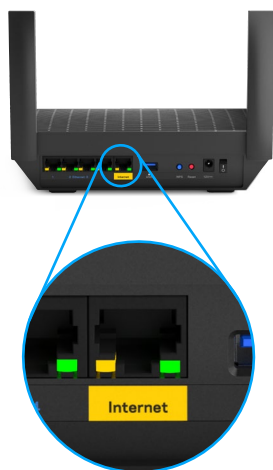

Model: MR7350

MESH WiFi 6 DUAL-BAND ROUTER AX1800

Product details

Easy App-led setup

Setting up the AX1800 Dual-band Mesh WiFi 6 Router (MR7350) is easy. Download the Linksys app on any iOS or Android smartphone. Upon launch the app automatically identifies the device to be set up and provides an animated setup guide that will have you online in minutes.

With the Linksys App, you can always monitor and manage your home WiFi from anywhere, using a smartphone or tablet.

1. Download and install the free Linksys app

2. Connect the MR7350 to your modem (-router), plug in & switch on