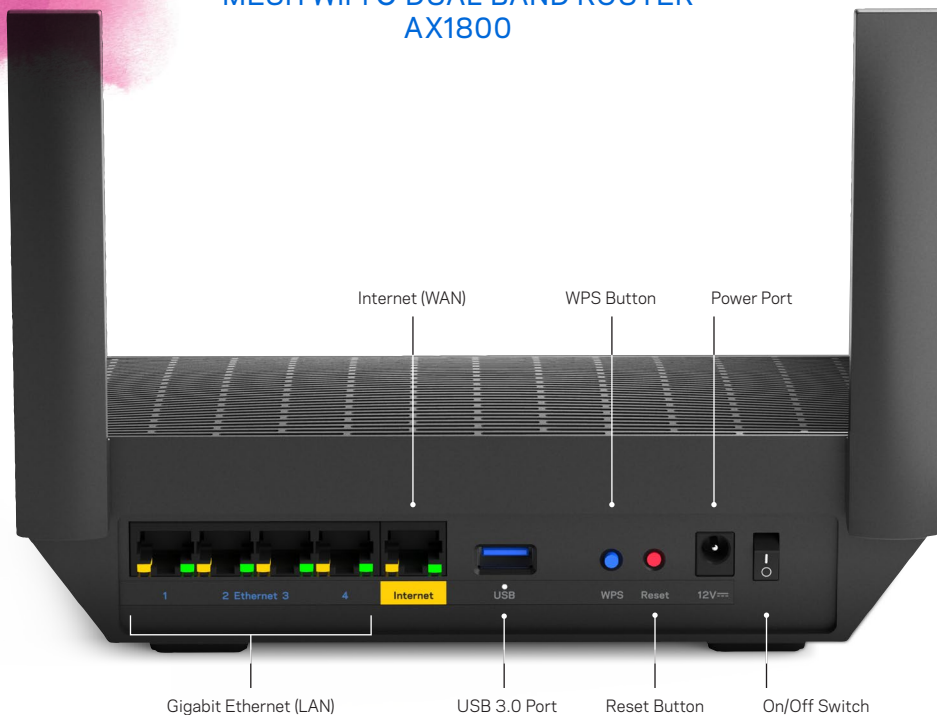

BUILT WITH
VELOP™
MESH WiFi 6

LINKSYS®
MESH WiFi 6 DUAL-BAND ROUTER
AX1800

Model: MR7350

Non-stop Streaming & Gaming for the whole family

The MR7350 is a powerful Mesh WiFi 6 Dual-Band Router perfect for households that thrive on entertainment. The latest WiFi 6 technology eliminates interference so you'll always have the strongest, clearest signal. Powered by Velop® Intelligent Mesh™ technology, the MR7350 delivers dedicated high-speed WiFi signals to multiple devices simultaneously throughout your entire home.

Model: MR7350

MESH WiFi 6 DUAL-BAND ROUTER AX1800

Product details

Easy App-led setup

Setting up the AX1800 Dual-band Mesh WiFi 6 Router (MR7350) is easy. Download the Linksys app on any iOS or Android smartphone. Upon launch the app automatically identifies the device to be set up and provides an animated setup guide that will have you online in minutes.

With the Linksys App, you can always monitor and manage your home WiFi from anywhere, using a smartphone or tablet.

1. Download and install the free Linksys app

2. Connect the MR7350 to your modem (-router), plug in & switch on