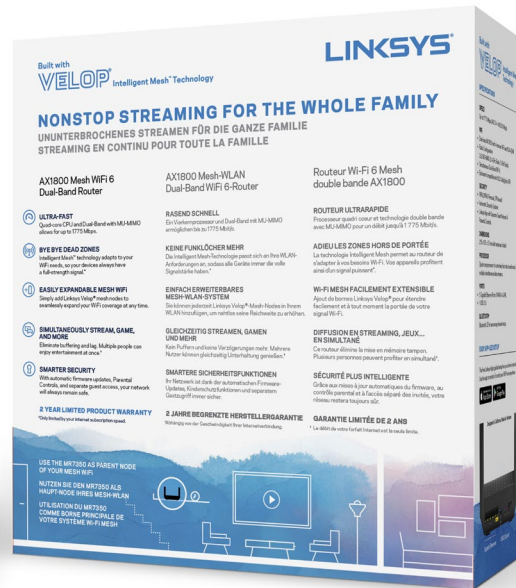

With the Linksys App, you can always monitor and manage your home WiFi from anywhere, using a smartphone or tablet.

1. Download and install the free Linksys app

2. Connect the MR7350 to your modem (-router), plug in & switch on

3. Open the Linksys app

4. Follow the on-screen instructions

BUILT WITH
VELOP™
MESH WiFi 6

LINKSYS

Model: MR7350

MESH WiFi 6 DUAL-BAND ROUTER
AX1800

WiFi Coverage for Every Area of Your Home

With built-in Velop Intelligent Mesh™ WiFi, this router is designed to scale to your household's WiFi needs. As your WiFi needs grow, simply add a Linksys Mesh WiFi product to expand your coverage. They all work seamlessly together with the MR7350, so there's no need to manually switch between networks.

Monitor & manage your home WiFi from any mobile device with the Linksys App

Control your WiFi in real time, wherever you are.

The Linksys app is the command center for your WiFi. Use the Linksys app anywhere you have an internet connection to check connected devices, set up guest access, or keep your kids off the internet when they should be doing homework.

Linksys App at a glance

- View which devices are connected, and easily limit internet usage with Parental Controls.
- Assign bandwidth hierarchy with Device Prioritisation.
- Keep your WiFi secure with Automatic Firmware updates.
- Give guests access and share their password via text message.