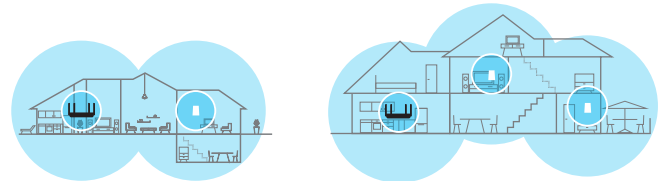

With the Linksys App, you can always monitor and manage your home WiFi from anywhere, using a smartphone or tablet.

1. Download and install the free Linksys app

2. Connect the MR7350 to your modem (-router), plug in & switch on

3. Open the Linksys app

4. Follow the on-screen instructions

BUILT WITH
VELOP™
MESH WiFi 6

LINKSYS

Model: MR7350

MESH WiFi 6 DUAL-BAND ROUTER
AX1800

WiFi Coverage for Every Area of Your Home

With built-in Velop Intelligent Mesh™ WiFi, this router is designed to scale to your household's WiFi needs. As your WiFi needs grow, simply add a Linksys Mesh WiFi product to expand your coverage. They all work seamlessly together with the MR7350, so there's no need to manually switch between networks.

Monitor & manage your home WiFi from any mobile device with the Linksys App

Control your WiFi in real time, wherever you are.

The Linksys app is the command center for your WiFi. Use the Linksys app anywhere you have an internet connection to check connected devices, set up guest access, or keep your kids off the internet when they should be doing homework.