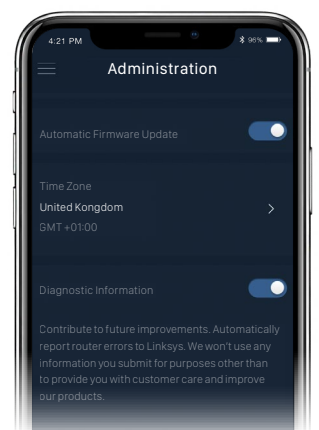

Monitor & manage your home WiFi from any mobile device with the Linksys App

Control your WiFi in real time, wherever you are.

The Linksys app is the command center for your WiFi. Use the Linksys app anywhere you have an internet connection to check connected devices, set up guest access, or keep your kids off the internet when they should be doing homework.

Linksys App at a glance

- View which devices are connected, and easily limit internet usage with Parental Controls.
- Assign bandwidth hierarchy with Device Prioritisation.
- Keep your WiFi secure with Automatic Firmware updates.
- Give guests access and share their password via text message.

Essential Features

Parental Control

Create device schedules, block certain websites or pause WiFi for homework.

Guest Access

Easily share a guest network with visitors. Your main WiFi stays separated by a firewall.

Device Prioritisation

Prioritise streaming devices while your kids surf or play games.

Auto Firmware Update

Keep your WiFi safe and secure with Automatic Firmware updates.

MESH WiFi 6 DUAL-BAND ROUTER
AX1800