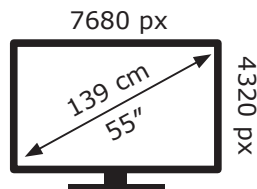

# ENERGY

LG Electronics

55NANO956NA

**159** kWh/1000h

ABCDEF**G**

**191** kWh/1000h

2019/2013