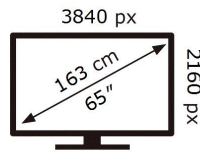

ENERGY

SAMSUNG

QE65Q60TAU

137 kWh/1000h

ABCDEF **G**

151 kWh/1000h

2019/2013