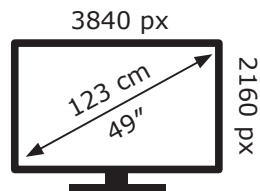

ENERGY

LG Electronics

49NANO866NA

82 kWh/1000h

ABCDEF**G**

113 kWh/1000h

2019/2013