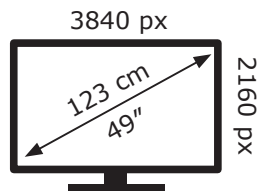

ENERGY

LG Electronics

49NANO816NA

79 kWh/1000h

ABCDEF**G**

111 kWh/1000h

2019/2013