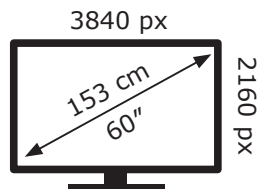

ENERGY

LG Electronics

60UN71006LB

117 kWh/1000h

ABCDEF**G**

144 kWh/1000h

2019/2013