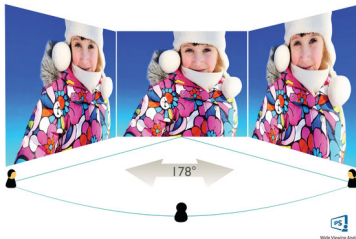

IPS technology

IPS displays use advanced technology that gives you extra-wide viewing angles of 178/178 degrees, making it possible to view the display from almost any angle — even in 90-degree Pivot mode! Unlike standard TN panels, IPS displays gives you remarkably crisp images with vivid colours, making it ideal not only for Photos, films and web browsing, but also for professional applications that demand colour accuracy and consistent brightness at all times.