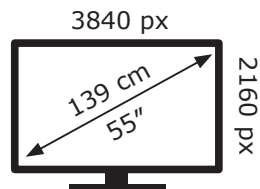

# ENERG

LG Electronics

55UN71006LB

**74** kWh/1000h

ABCDEF**G**

**109** kWh/1000h

2019/2013