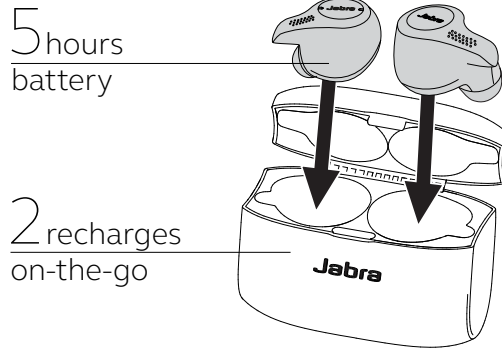

*Registration required with the Jabra Sound+ app

**Operating System dependent

How to pair

Hold (3 secs) the button on the right earbud and the left button on the left earbud to power on, and then follow the voice instructions to pair to your phone.

How to charge

How to use

A fit that's snug and secure.
Secure-fitting design for enhanced in-ear stability

Built for active lifestyles.
IP56 rated with 2-year warranty against sweat and dust*

| | Features | Benefit | Jabra Elite Active 65t |
|---------------------|---|---|------------------------|
| Audio | Acoustical open chamber design | Wind noise protection | • |
| | Unique 4 microphone technology | Ambient noise reduction | • |
| Connectivity | True wireless form factor | Cord free call and music consumption | • |
| | Bluetooth compliance | Bluetooth® 5.0 | • |
| | Multi connection | Two devices connected at a the same time | • |
| | Multiple device pairing | Pair up to 8 devices | • |
| | Micro usb connection | Charging simplicity | • |
| Ease of use | Talk time | Up to 5 hours battery, 15 hours with charging case | • |
| | Standby time | Auto off after 15 min without connection, and 60 min without activity | • |
| | 2-year warranty against sweat and dust* | Built for active lifestyles | • |
| | Auto turn-on | Ready to use when removed from charging case | • |
| | Voice assistant enabled | One-touch access to Amazon Alexa**, Siri®, and Google Assistant | • |
| | Accelerometer | Track fitness and performance with an integrated motion sensor | • |
| Mobile app | Jabra Sound+ App | For compatibility information go to Jabra.com | |