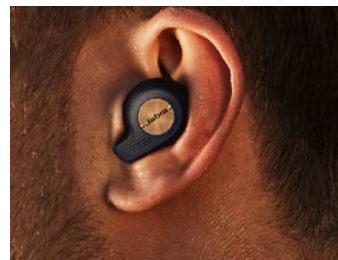

*Registration required with the Jabra Sound+ app

**Operating System dependent

How to pair

Hold (3 secs) the button on the right earbud and the left button on the left earbud to power on, and then follow the voice instructions to pair to your phone.

How to charge

How to use

A fit that's snug and secure.
Secure-fitting design for enhanced in-ear stability

Built for active lifestyles.
IP56 rated with 2-year warranty against sweat and dust*

| | Features | Benefit | Jabra Elite Active 65t |
|---------------------|---|---|------------------------|
| Audio | Acoustical open chamber design | Wind noise protection | • |
| | Unique 4 microphone technology | Ambient noise reduction | • |
| Connectivity | True wireless form factor | Cord free call and music consumption | • |
| | Bluetooth compliance | Bluetooth® 5.0 | • |
| | Multi connection | Two devices connected at a the same time | • |
| | Multiple device pairing | Pair up to 8 devices | • |
| | Micro usb connection | Charging simplicity | • |
| Ease of use | Talk time | Up to 5 hours battery, 15 hours with charging case | • |
| | Standby time | Auto off after 15 min without connection, and 60 min without activity | • |
| | 2-year warranty against sweat and dust* | Built for active lifestyles | • |
| | Auto turn-on | Ready to use when removed from charging case | • |
| | Voice assistant enabled | One-touch access to Amazon Alexa**, Siri®, and Google Assistant | • |
| | Accelerometer | Track fitness and performance with an integrated motion sensor | • |
| Mobile app | Jabra Sound+ App | For compatibility information go to Jabra.com | |