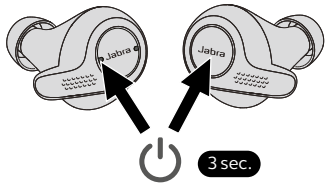

Music, the way you want to hear it.

Listen to your music your way. Personalize the sound with a customizable equalizer found in the Jabra Sound+ app.

Voice command made simple.

Jabra Elite Active 65t lets you instantly connect to Alexa**, Siri® or Google Assistant™, allowing you to quickly get the information you need – whether that be setting appointments, finding nearby events, or having messages read back to you. And with Bluetooth 5.0 you can seamlessly connect the Elite 65t to your smartphone.

Optimize your workouts.

Track fitness and performance with an integrated motion sensor

* Registration required with the Jabra Sound+ app

** Operating system dependent

At a glance:

Jabra Elite Active 65t

- **A fit that's snug and secure.** Secure-fitting design for enhanced in-ear stability
- **Built for active lifestyles.** IP56 rated with 2-year warranty against sweat and dust*
- **Power your performance.** Up to 5 hours battery, 15 hours with charging case
- **Proven connectivity.** True wireless stability to reduce call and music dropouts
- **Music, the way you want to hear it.** Personalize your music with customizable equalizer
- **Voice command made simple.** One-touch access to Amazon Alexa**, Siri®, and Google Now™
- **Optimize your workouts.** Track performance with an integrated motion sensor

*Registration required with the Jabra Sound+ app

**Operating System dependent

How to pair

Hold (3 secs) the button on the right earbud and the left button on the left earbud to power on, and then follow the voice instructions to pair to your phone.