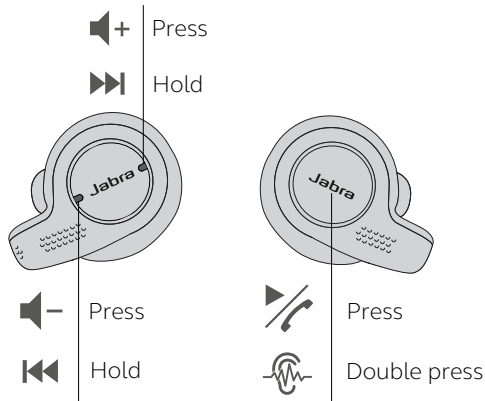

*Registration required with the Jabra Sound+ app

**Operating System dependent

How to pair

Hold (3 secs) the button on the right earbud and the left button on the left earbud to power on, and then follow the voice instructions to pair to your phone.

How to charge

How to use

A fit that's snug and secure.
Secure-fitting design for enhanced in-ear stability

Built for active lifestyles.
IP56 rated with 2-year warranty against sweat and dust*

| | Features | Benefit | Jabra Elite Active 65t |
|---------------------|---|---|------------------------|
| Audio | Acoustical open chamber design | Wind noise protection | • |
| | Unique 4 microphone technology | Ambient noise reduction | • |
| Connectivity | True wireless form factor | Cord free call and music consumption | • |
| | Bluetooth compliance | Bluetooth® 5.0 | • |
| | Multi connection | Two devices connected at a the same time | • |
| | Multiple device pairing | Pair up to 8 devices | • |
| | Micro usb connection | Charging simplicity | • |
| Ease of use | Talk time | Up to 5 hours battery, 15 hours with charging case | • |
| | Standby time | Auto off after 15 min without connection, and 60 min without activity | • |
| | 2-year warranty against sweat and dust* | Built for active lifestyles | • |
| | Auto turn-on | Ready to use when removed from charging case | • |
| | Voice assistant enabled | One-touch access to Amazon Alexa**, Siri®, and Google Assistant | • |
| | Accelerometer | Track fitness and performance with an integrated motion sensor | • |
| Mobile app | Jabra Sound+ App | For compatibility information go to Jabra.com | |