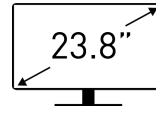

msi

MONITOR

PRO MP241

FEATURE

23.8" Screen Size

View your applications, spreadsheets and more with a perfect 23.8 inches screen

IPS Grade Panel

Instantly optimize the screen colors and brightness to ensure that you enjoy every detail at its best while creating your own on-line video

SPECIFICATION

Panel Size	23.8"
Panel Resolution	1920 x 1080 (Full HD)
Refresh Rate	60Hz
Response time	7ms
Panel Type	IPS
Brightness (nits)	220 cd/m2
Viewing Angle	178° (H) / 178° (V)
Aspect Ratio	16:9
Curvature	Flat
Contrast Ratio	1000:1 (TYP)
sRGB	102% (CIE 1976)
Active Display Area (mm)	527.04(H) x 296.46(V)
Pixel Pitch (H x V)	0.2745(H) x 0.2745(V)
Surface Treatment	Anti-glare
Display Colors	16.7M
Color Bit	6 bits + FRC
Video ports	1x HDMI (1.4) 1x D-Sub (VGA)
Kensington Lock	Yes
VESA Mounting	75 x 75 mm
Power Type	External Adaptor 12V 2.5A
Power Input	100~240V, 50~60Hz
Adjustment (Tilt)	-5° ~ 15°
Dimension (W x H x D)	541.04 x 416.26 x 180.80 mm (21.30 x 16.39 x 7.12 inch)
Carton Dimension (W X H X D)	627 x 405 x 122 mm (24.69 x 19.94 x 4.80 inch)
Weight (NW / GW)	2.61kg (5.75lbs) / 3.78kg (8.33lbs)
Note	HDMI: 1920 x 1080 (Up to 60Hz) D-Sub: 1920 x 1080 (Up to 60Hz)