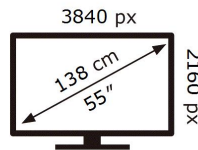

ENERGY

SAMSUNG

GQ55Q70TGT

132 kWh/1000h

ABCDEF **G**

136 kWh/1000h

2019/2013