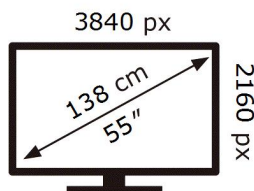

ENERG

SAMSUNG

UE55TU7170U

103 kWh/1000h

ABCDEF **G**

132 kWh/1000h

2019/2013